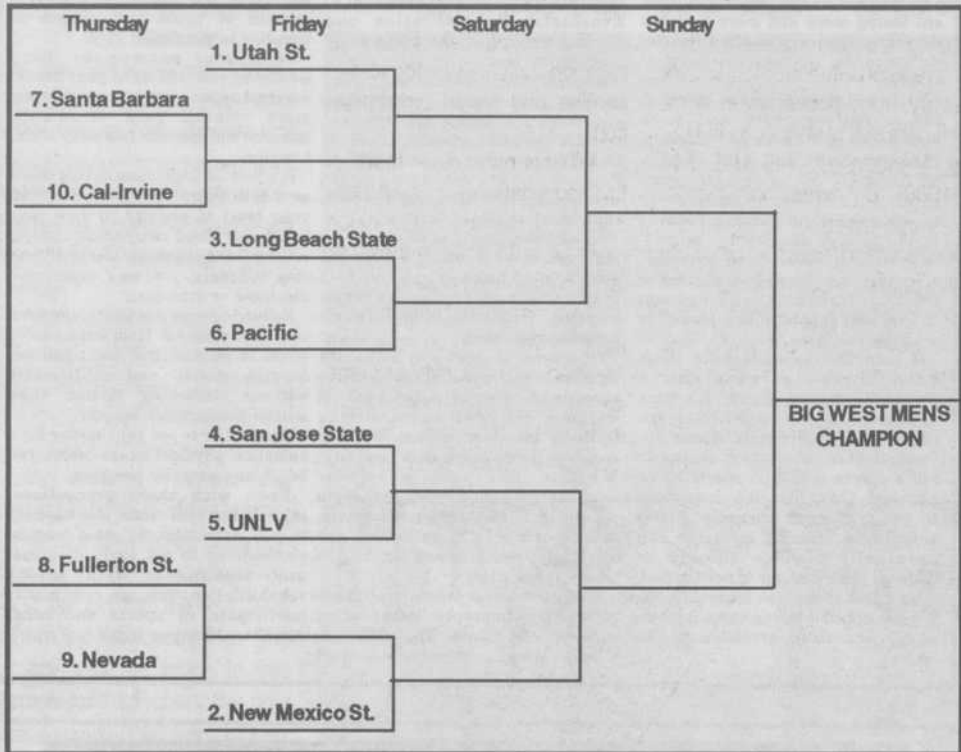

The other quarterfinal matchups will pit No. 3 seed LBSU against No. 6 Pacific and No. 5 seed UNLV against the No. 4 seed San Jose State, a team that swept the Runnin' Rebels during the regular season.

The winner of the tournament will receive an automatic berth into the 64-team NCAA Tournament. The Big West championship game is set for 12:30 p.m. on Sunday afternoon.

In the Big West Conference's Women's Tournament, the semi-finals pits No 2 UNLV battling No. 3 New Mexico State tonight at 7:00. The nightcap will

see top-seeded Hawaii face No. 5 seed Pacific at 9:00 p.m. In the Lady Rebels' opening round game Wednesday afternoon, they found no trouble in disposing of longtime nemesis Long Beach State 108-81.

Behind 79% shooting in the first half, the Lady Rebs coasted to a 61-36 lead at the half.

UNLV shot 72% from treyland in the first half, nailing 8-of-11. Guard Gwynn Hobbs led the charge for UNLV, popping in 27 points and dishing out six assists.

Pouring in 19 points a pece towards the cuase was Hobbs' backcourt mate Cherie Hogg and reserve Tracy Titus.

"Our kids are focused," commented Head Coach Jim Bolla. "We played well today, we are playing well particularly, Cherie Hogg and Gwynn Hobbs.

"Wegot some good performances from our reserves." Titus ended up 8-for-8 off the bench.

SELF-REALIZATION

"I REALLY DID IT LAST NIGHT," BARRY THOUGHT. "GOT DRUNK, ACTED STUPID AND WENT HOME WITH WHO IS THAT?"

"WHAT AM I STUPID? HOW DID I DO THIS?" BARRY BEGAN TO WORRY, REALLY WORRY.

WHAT ABOUT AIDS?

THEN HE REMEMBERED, "HEY, I'M JUST A CARTOON CHARACTER. I DONT EVEN HAVE TO SHOWER."

GET HIGH, GET STUPID, GET AIDS.

FOR MORE INFORMATION CALL; 1-800-662-HELP

NATIONAL INSTITUTE ON DRUG ABUSE
U.S. DEPARTMENT OF HEALTH AND HUMAN SERVICES

LOCAL LEAGUE ANNOUNCEMENTS

Unless otherwise noted, all activities are sponsored by the City of Las Vegas

CORPORATE CHALLENGE The ninth annual Corporate Challenge games, sponsored by the City of Las Vegas Department of Parks and Leisure Activities, is rapidly approaching. Opening ceremonies take place Sat., March 26 at Freedom park (E. Washington Ave. at No. Mojave Rd.). Dave Parker, Corporate Challenge Coordinator for the City, reminds all corporations planning on competing in this year's challenge, that the registration deadline is February 1. Corporations that have not submitted their registration fees are asked to call the City's Corporate Challenge office at 229-6706 for details.	ANNUAL ADAPTIVE BASKETBALL TOURNAMENT When: Saturday March 5, 1994 Where: Dula Gym - 450 E. Bonanza Rd. What: Single elimination hoops toumey involving junior and senior special education students, ages 12-18, within the Clark County area. Special Guests include former NBA player and Runnin' Rebel Sidney Green. Registration begins at 8:30 a.m. and will continue through 9:00 a.m. The tournament will commence at 9:00 a.m. and run through 4:00 p.m. There is no charge and the public is welcome. There will be a maximum of 10 teams (10 players per team).	MONSTROUS VOLLEYBALL TOURNAMENT Volleyball enthusiasts of all skill levels will get their chance on the court at the 7th Annual Volleyball Mania on Saturday, March 12th in UNLV's North and South Gym. This indoor, coed tournament benefits the American Lung Association of Nevada's community service programs. Divisions include: Novice, Spiking A and Spiking B. Each team is guaranteed four games (round-robin) and a chance for Trophies, T-Shirts and other prizes. Wendy's of Las Vegas is sponsoring this year's tournament. Entry fees are $125.00 per team. You may call 454-2500 to receive your registration flyer. Entry deadline is March 7th.