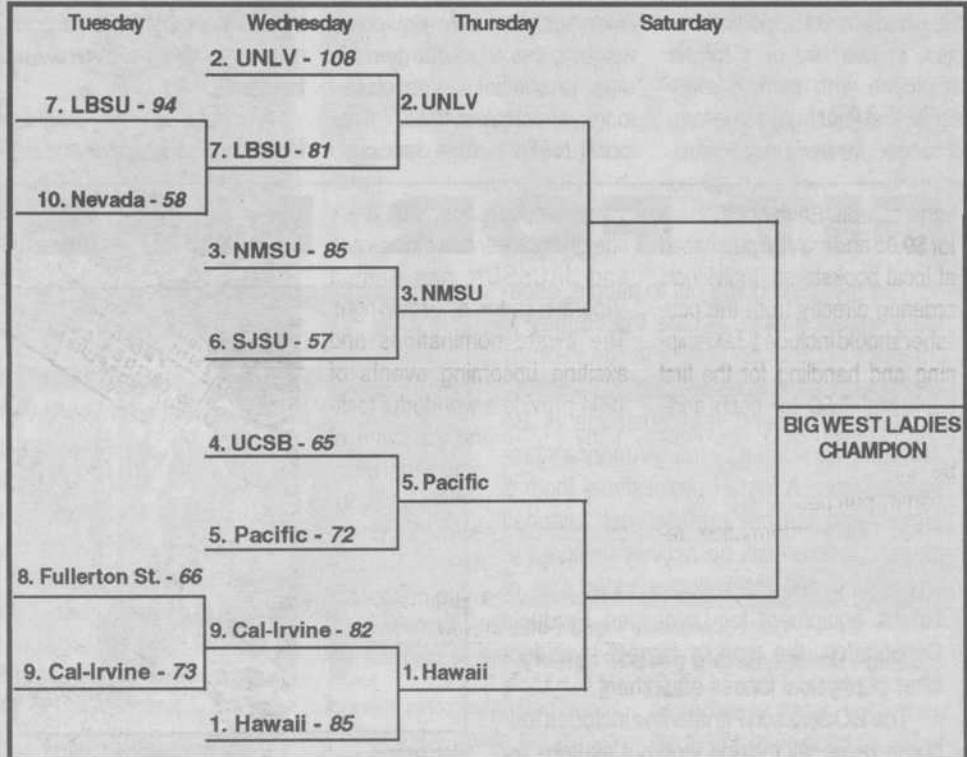

The other quarterfinal matchups will pit No. 3 seed LBSU against No. 6 Pacific and No. 5 seed UNLV against the No. 4 seed San Jose State, a team that swept the Runnin' Rebels during the regular season.

The winner of the tournament will receive an automatic berth into the 64-team NCAA Tournament. The Big West championship game is set for 12:30 p.m. on Sunday afternoon.

In the Big West Conference's Women's Tournament, the semi-finals pits No 2 UNLV battling No. 3 New Mexico State tonight at 7:00. The nightcap will

see top-seeded Hawaii face No. 5 seed Pacific at 9:00 p.m. In the Lady Rebels' opening round game Wednesday afternoon, they found no trouble in disposing of longtime nemesis Long Beach State 108-81.

Behind 79% shooting in the first half, the Lady Rebs coasted to a 61-36 lead at the half.

UNLV shot 72% from treyland in the first half, nailing 8-of-11. Guard Gwynn Hobbs led the charge for UNLV, popping in 27 points and dishing out six assists.

Pouring in 19 points a pece towards the cuase was Hobbs' backcourt mate Cherie Hogg and reserve Tracy Titus.

"Our kids are focused," commented Head Coach Jim Bolla. "We played well today, we are playing well particularly, Cherie Hogg and Gwynn Hobbs.

"Wegot some good performances from our reserves." Titus ended up 8-for-8 off the bench.

SELF-REALIZATION

"I REALLY DID IT LAST NIGHT," BARRY THOUGHT. "GOT DRUNK, ACTED STUPID AND WENT HOME WITH WHO IS THAT?"

"WHAT AM I STUPID? HOW DID I DO THIS?" BARRY BEGAN TO WORRY, REALLY WORRY.

WHAT ABOUT AIDS?

THEN HE REMEMBERED, "HEY, I'M JUST A CARTOON CHARACTER. I DONT EVEN HAVE TO SHOWER."

GET HIGH, GET STUPID, GET AIDS.

FOR MORE INFORMATION CALL; 1-800-662-HELP

NATIONAL INSTITUTE ON DRUG ABUSE
U.S. DEPARTMENT OF HEALTH AND HUMAN SERVICES

LOCAL LEAGUE ANNOUNCEMENTS

Unless otherwise noted, all activities are sponsored by the City of Las Vegas

CORPORATE CHALLENGE The ninth annual Corporate Challenge games, sponsored by the City of Las Vegas Department of Parks and Leisure Activities, is rapidly approaching. Opening ceremonies take place Sat., March 26 at Freedom park (E. Washington Ave. at No. Mojave Rd.). Dave Parker, Corporate Challenge Coordinator for the City, reminds all corporations planning on competing in this year's challenge, that the registration deadline is February 1. Corporations that have not submitted their registration fees are asked to call the City's Corporate Challenge office at 229-6706 for details.	ANNUAL ADAPTIVE BASKETBALL TOURNAMENT When: Saturday March 5, 1994 Where: Dula Gym - 450 E. Bonanza Rd. What: Single elimination hoops toumey involving junior and senior special education students, ages 12-18, within the Clark County area. Special Guests include former NBA player and Runnin' Rebel Sidney Green. Registration begins at 8:30 a.m. and will continue through 9:00 a.m. The tournament will commence at 9:00 a.m. and run through 4:00 p.m. There is no charge and the public is welcome. There will be a maximum of 10 teams (10 players per team).	MONSTROUS VOLLEYBALL TOURNAMENT Volleyball enthusiasts of all skill levels will get their chance on the court at the 7th Annual Volleyball Mania on Saturday, March 12th in UNLV's North and South Gym. This indoor, coed tournament benefits the American Lung Association of Nevada's community service programs. Divisions include: Novice, Spiking A and Spiking B. Each team is guaranteed four games (round-robin) and a chance for Trophies, T-Shirts and other prizes. Wendy's of Las Vegas is sponsoring this year's tournament. Entry fees are $125.00 per team. You may call 454-2500 to receive your registration flyer. Entry deadline is March 7th.