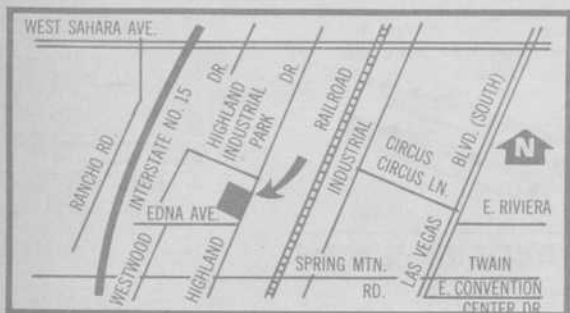

# UTAH-NEVADA-COLORADO LOCATIONS

COLORADO SPRINGS — 3125 KAREN PLACE (303) 632-3525 DENVER — 1670 PLATTE ST. (303) 455-2061

ENGLEWOOD — 1888 W. HAMILTON PL. (303) 761-9601

LAS VEGAS — 2901 S. HIGHLAND DR. BLDG. #10, (702) 732-7452

SALT LAKE/SANDY — 9126 S. STATE ST., (801) 566-5143

SALT LAKE CITY — 556 NO. 300 WEST, (801) 364-6500

TO BETTER SERVE YOU

WE ARE NOW ONE

**TIRE SALES / WAREHOUSES**

(Not Available to the General Public)

DETACH CARD FOR SAFE KEEPING  
SEE MUD AND SNOW TIRES BELOW