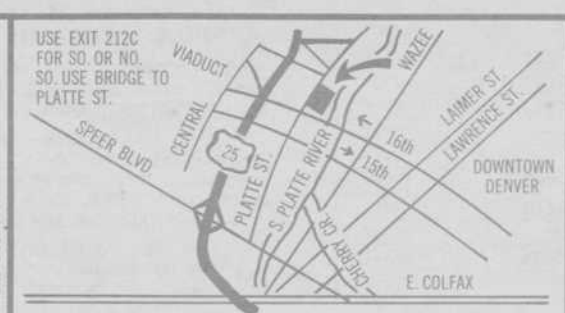

# UTAH-NEVADA-COLORADO LOCATIONS

COLORADO SPRINGS — 3125 KAREN PLACE (303) 632-3525 DENVER — 1670 PLATTE ST. (303) 455-2061

ENGLEWOOD — 1888 W. HAMILTON PL. (303) 761-9601

LAS VEGAS — 2901 S. HIGHLAND DR. BLDG. #10, (702) 732-7452

SALT LAKE/SANDY — 9126 S. STATE ST., (801) 566-5143

SALT LAKE CITY — 556 NO. 300 WEST, (801) 364-6500

TO BETTER SERVE YOU

WE ARE NOW ONE

**TIRE SALES / WAREHOUSES**

(Not Available to the General Public)

DETACH CARD FOR SAFE KEEPING  
SEE MUD AND SNOW TIRES BELOW