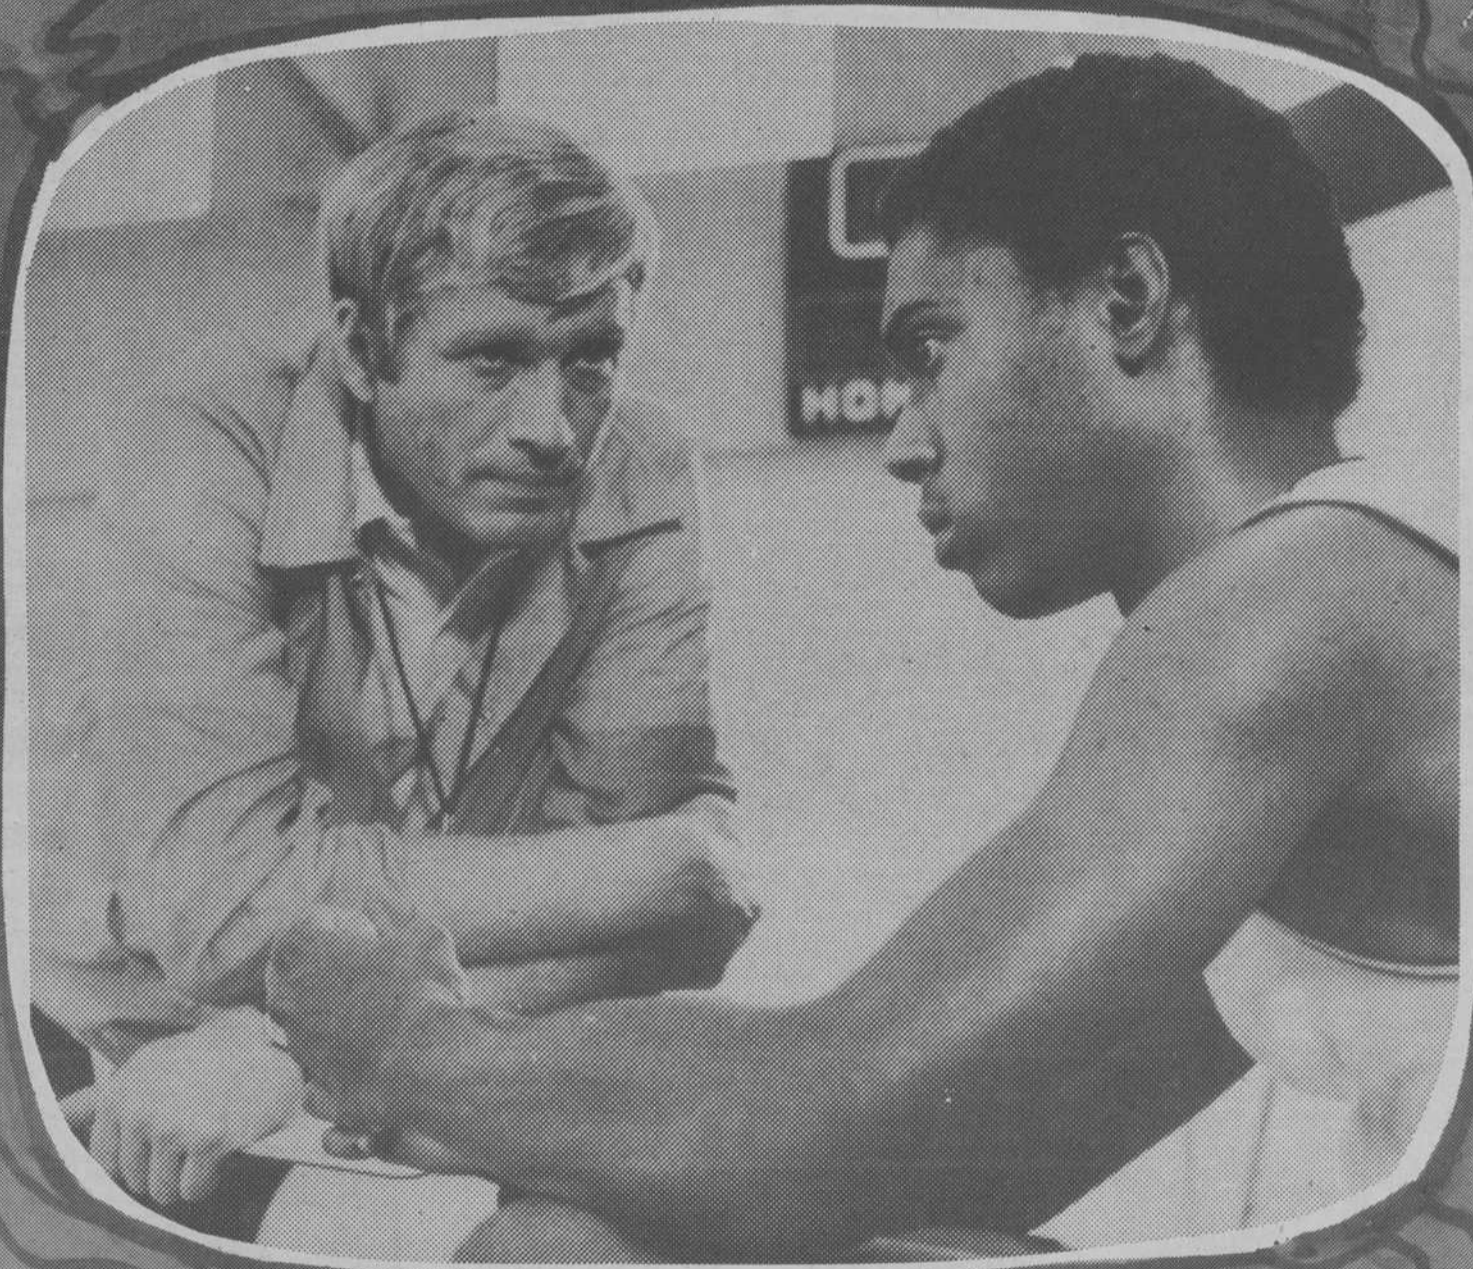

July 19-25, 1980

★ Black Related Features

TV WEEKLY

Thorpe (Kevin Hooks, right) confesses to Coach Reeves (Ken Howard) that he might be afflicted with venereal disease, on this episode of **THE WHITE SHADOW** to be rebroadcast Tuesday, July 22 on CBS-TV.