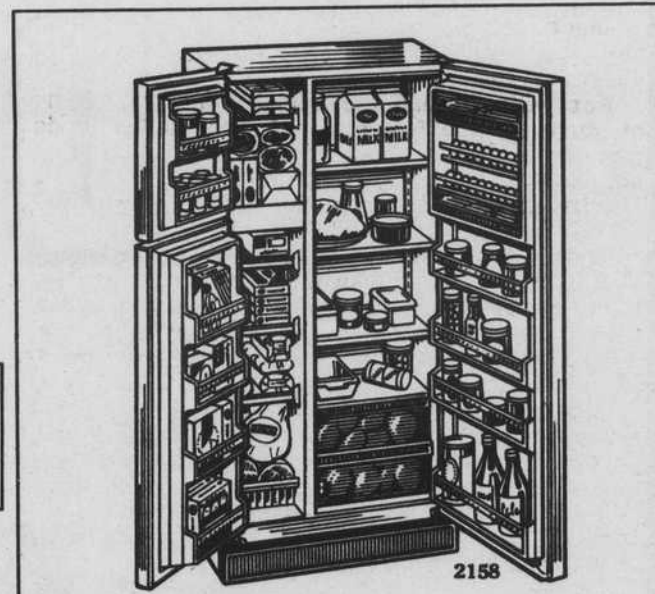

REPLACE THAT APPLIANCE NOW—USE CHARG-ALL

Appliance reliance. That's us.

Chest freezer fits almost anywhere, yet holds plenty.

199⁸⁸

Regularly 289.95

Adjustable cold control. Sliding lift-out storage basket. Chip- and stain-resistant liner. Counter-balanced textured steel lid is flexible to assure tight closure.

Both freezers in handsome new almond color.

Special buy. Wards roomy freezers hold plenty.

19-cu.ft. upright or big 23-cu.ft. chest have interior light, adj cold control, security lock.

298⁰⁰

Shop Wards.

19.7 cubic ft. Frostless Freezer. Reg. \$429.95 SALE priced at \$349.88.

ALL FREEZERS IN STOCK NOW SALE PRICED \$10.00 to \$50.00 OFF!

\$120 off.

20.1-cu.ft. frostless refrigerator. Side freezer; 3rd door. See-thru compartments. Separate cold controls. 2-door models from \$000. **519⁸⁸** Regularly 639.95

Save \$90

Big 21.4-cu.ft. refrigerator.

439⁸⁸

Regularly 529.95

Frostless. Top freezer; separate cold controls. See-thru meatkeeper, compartments. Rollers.

2875 East Charleston Blvd. 385-2155
Mon. thru Fri. 9:30 am to 9 pm ... Sat. 9:30-6 ... Sun. 11 am-5 pm