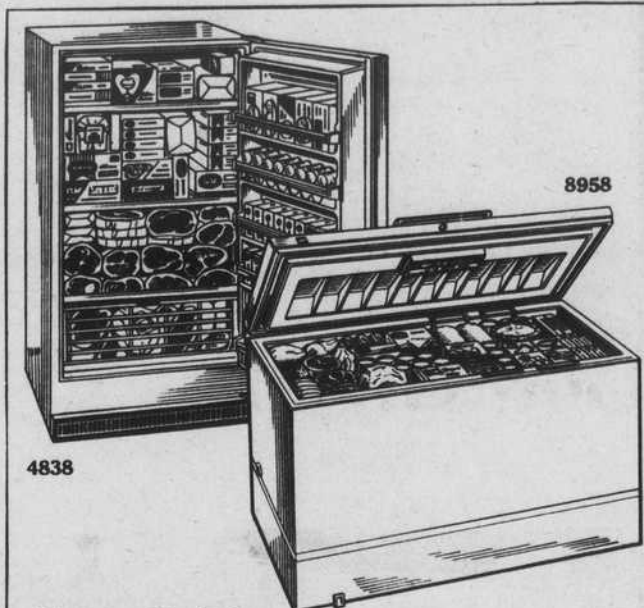

REPLACE THAT APPLIANCE NOW—USE CHARG-ALL

Appliance reliance. That's us.

Chest freezer fits almost anywhere, yet holds plenty.

199⁸⁸

Regularly 289.95

Adjustable cold control. Sliding lift-out storage basket. Chip- and stain-resistant liner. Counter-balanced textured steel lid is flexible to assure tight closure.

Both freezers in handsome new almond color.

Special buy. Wards roomy freezers hold plenty.

19-cu.ft. upright or big 23-cu.ft. chest have interior light, adj cold control, security lock.

298⁰⁰

Shop Wards.

19.7 cubic ft. Frostless Freezer. Reg. \$429.95 SALE priced at \$349.88.

ALL FREEZERS IN STOCK NOW SALE PRICED \$10.00 to \$50.00 OFF!

\$120 off.

20.1-cu.ft. frostless refrigerator. Side freezer; 3rd door. See-thru compartments. Separate cold controls. 2-door models from \$000. **519⁸⁸** Regularly 639.95

Save \$90

Big 21.4-cu.ft. refrigerator.

439⁸⁸

Regularly 529.95

Frostless. Top freezer; separate cold controls. See-thru meatkeeper, compartments. Rollers.

2875 East Charleston Blvd. 385-2155
Mon. thru Fri. 9:30 am to 9 pm ... Sat. 9:30-6 ... Sun. 11 am-5 pm