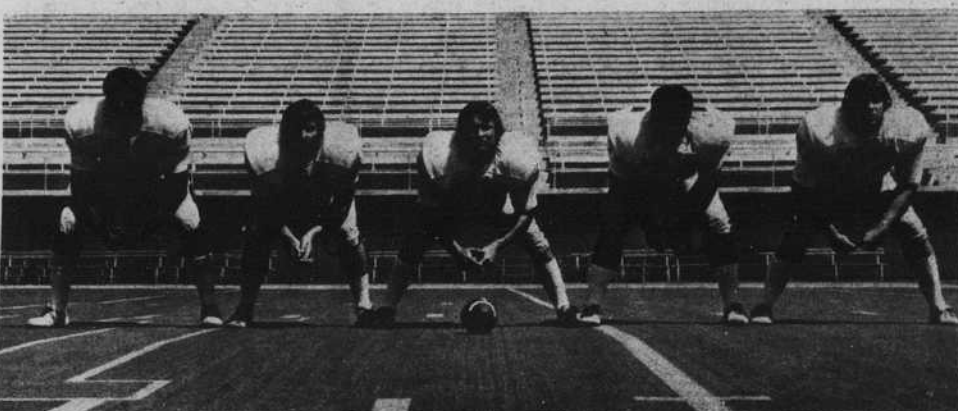

## MAC'S TRACKS

**REBEL RETURNING DEFENSIVE LINE STARTERS**--Returning starters on the defensive line for the 1975 UNLV football team are, from left to right, Gregg Willis, Steve Jenkins, Randy Rizo, and Joe Ingersoll. Behind them is Doug Carter, assistant head coach.