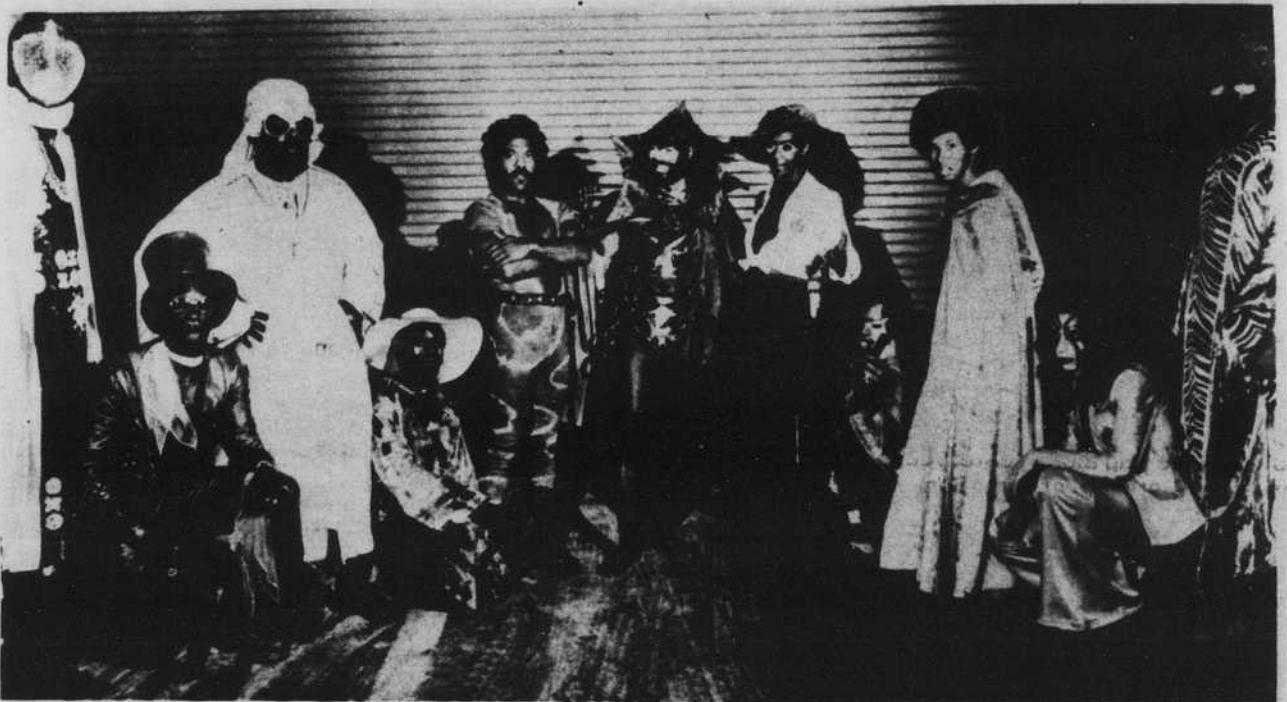

'Parlifunkadelicment Thang Invasion'

America has launched Parliament as top purveyors of a kind of soul music that picks up where Sly & The Family Stone left off. The raves continued when they toured England recently, even after controversy reached staggering proportions. The 11 member group was formerly banned from Royal Albert Hall and the Lyceum Ballroom for creating a mood of excitement that bordered on riot conditions. The prestigious British music publication Melody Maker said "They turned the marrow-bone to jelly and nour-

ished the soul."

Parliament is actually two groups, the Parliament and Funkadelic Thang. Parliament and Funkadelic record together for two separate labels, and they tour the country together as the Parlifunkadelicment Thang Invasion. And invade they do...like the first encounter with rock & roll. They materialize on stage dressed as clowns, magicians, African kings, and Zulu warriors. The bizarre costumes are endless and interchangeable. During their performance, a religious fever overtakes the room, and audiences join in the singing and dancing.

After a very successful premiere effort for the record, label Casablanca, entitled "Up For the Down Stroke," containing the top five singles of the same name, the group has released a second lp "Chocolate City," (a surname for Washington, D.C.) which already has sold in excess of 200,000 copies, and has prompted the group to embark on a national tour. Parliament brings a city -- a "Chocolate City" -- for all to take residence in.

Advertisement for Silver Nugget restaurant. Features a cartoon character and lists menu items: Businessman's Luncheons from $1.55, Graveyard Special Breakfast 49c, Prime Rib Dinner $3.95, 20 oz. Porterhouse Steak Dinner $5.65. Includes a table of daily specials and the restaurant's address: North Las Vegas.

Advertisement for Raleigh Hughes Casino Club. Features the text 'el rio' and lists games: Craps, Keno, '21' Slots, and Poker. Includes the address: H St. at Doolittle.

Advertisement for 'minor key' radio show. Features the text 'minor key' and '3 KORK-TV/LAS VEGAS'. Includes the schedule: Saturday 4:30 PM, 7:00 AM Sunday.