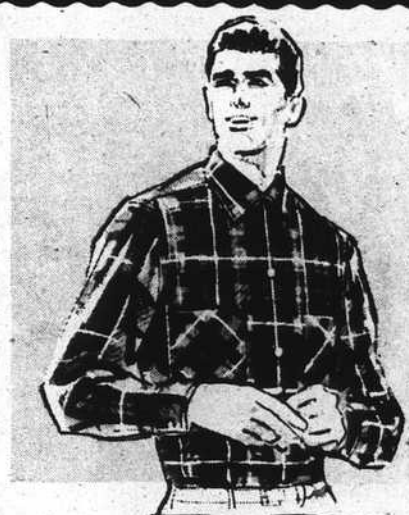

AFTER INVENTORY SALE!

Grants
KNOWN FOR VALUES

STORE HOURS: MON. - FRI. 10 to 8
SAT. - SUN. 10 to 6

Save up to 99¢ on our figure slimming **ISIS**® shapers

BRAS and GIRDLES
Sale 25% off

- A. Free-flex lastex bra. 32-40. reg. 1.59 Sale 1.19
- B. Criss-cross cotton bra. 32-40. reg. 1.59 Sale 1.19
- C. Fiberfill bra. 32-38. reg. \$2 Sale 1.50
- D. Permanent Press stretch 32-38. strap bra... reg. \$2 Sale 1.50
- E. Figure molding bra. 32-36. reg. 2.50 Sale 1.85
- F. High-waist panty girdles. S-M-L-XL... reg. 2.99 Sale 2.25
- G. 2-way stretch girdles. x-Waist 32-42. reg. 2.99 Sale 2.25
- H. Long leg panty girdle. S-M-L-XL. reg. 3.99 Sale \$3

Save 1.44 on this sporty no-iron outfit

PERMANENT PRESS CAPRIS and SHIRTS

STRETCH DENIM CAPRIS IN PROPORTIONED SIZES

Sale **2.97** REG. 3.99

75% cotton/25% nylon stretch. Machine washable. Tapered. Tiny, 8-16; Typical, 8-18; Tall 10-18.

MIRACLE-BLEND CLASSIC SHIRTS

Sale **1.57** REG. 1.99

Solid color shirt in drip dry blend of Dacron® polyester/cotton. White, pastels. Sizes 30 to 40.

Print shirts of Avril® rayon/cotton. With neat convertible collar. Stock up, save! Sizes 30-40.