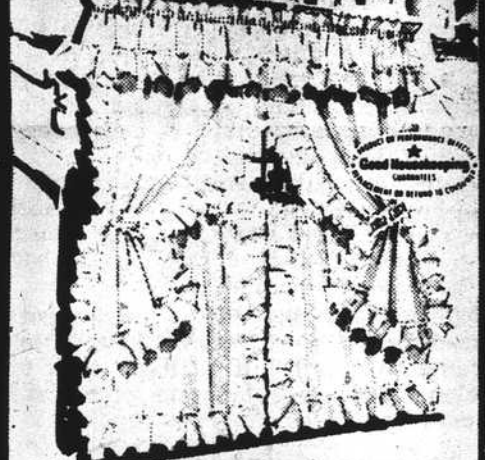

WHALE OF A WHITE SALE

Grants
KNOWN FOR VALUES

**HOURS: DAILY 10 A.M. - 8 P.M.
SAT. AND SUN. 10 A.M. TO 6 P.M.**

Grant Maid®
WHITE PERCALE SHEETS
now price-cut for up to 24% savings

Sale 1.82 72x108" or Twin Fitted REG. 2.39

The sale you've waited for! Every sheet first quality; 186-count cotton; lab-tested for wear.

81x108" or Double Fitted, Reg. 2.39 Sale 2.22
42x38" White Cases, Sale 2 for 1.12

COLORFUL PERCALES

PETAL-FRESH PASTELS Pink, yellow, green, blue
Twin Fitted Bottom Sale 2.67
Double Fitted Bottom Sale 2.87
42x38" Pastel Cases, Reg. 2 for 1.59 Sale 2 for 1.37

DUOTONE WOVEN STRIPES Pink, yellow, green, blue
72x108" Flat Sheets Sale 2.77
81x108" Flat Sheets Sale 3.57
42x38" Striped Cases, Reg. 2 for 1.99 Sale 2 for 1.67

'ROSE POSY' PRINT All-over floral in pink or blue
72x108" Flat Sheets, Reg. 3.39 Sale 2.77
81x108" Flat Sheets Sale 3.57
42x38" Print Cases, Reg. 2 for 1.99 Sale 2 for 1.67

Sheet sizes are before hemming

Now get the quality, fit, style you want with our **CUSTOM MADE DRAPERIES** 20% off our regular low prices

Bring us your window measurements and Grants will custom make your drapes in any fabric, color, pattern, lined or unlined.

PLEASE ALLOW 3 TO 4 WEEKS FOR DELIVERY

Grant = Crest
CAPE COD CURTAINS
in a size for every window
Sale 1.68 PR.

24", 30", 36" lengths REG. 1.99

Wash and hang Zantrel® Polynosic® rayon and cotton. White and home fashion pastels.
45" length Sale 2.68 pr.
54", 63" lengths Sale 3.38 pr.
Valance 1.19

COTTON TERRY 'KITCHEN CAPER' TOWELS
3 colorful jacquard patterns. Reg. 79c Sale 66c
Matching Dish Cloths, Pot Holders ea. 39c

CANNON COTTON TERRY UTILITY TOWELS
For many uses. Aastd. pastels. Reg. 5/51 Sale 5/77c
Cotton Terry Wash Cloths, Reg. 10/51 Sale 10/77c

SALE! REG. 3.99 GRANT CREST® BED PILLOWS
Choice of Dacron® or Fortrel® polyester. Sale 2.97