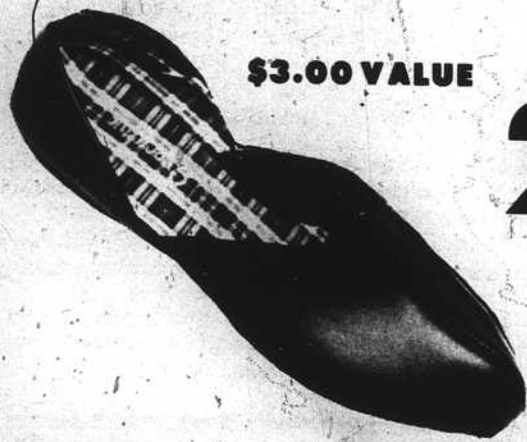

WOW WONDERWORLD

MAIL YOUR CHRISTMAS PACKAGES EARLY IN OUR
U.S. POSTAL SUB STATION
MONEY ORDERS ALSO AVAILABLE

MEN'S SLIPPERS

With and without elastic in package or box.
Comes in black and brown. Sizes 6½ - 12

THE PERFECT GIFT!

\$3.00 VALUE

2⁴⁴

LADIES' SHELLS SWEATERS

Light, beautifully knit shell sweaters in sleeveless styles. 100% nylon, 100% acrylic yarns in lacy pattern. Soft colors. Sizes 34 - 42

TERRIFIC BUYS!

5 Pre-sketched and pre-numbered subjects ready for painting. 10 Quality oil paints in recappable vials. Professional type artist brush. Simple as A-B-C

89¢ AND UP

SHELL X-100 MOTOR OIL

Heavy duty X-100 motor oil for high quality lubrication of passenger cars and light trucks. Your choice of 20 or 30 weight!