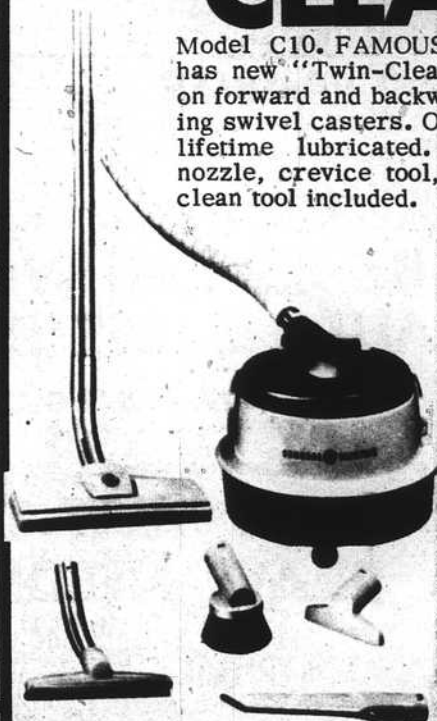

MODEL C10

Model U5 UPRIGHT VACUUM CLEANER--Lifetime lubricated G-E motor--king size disposable bag - power driven brush - full length zipper on bag--suction regulator - extra large wheels - converts to attachment cleaning in seconds.

Reg. $49.95

39⁰⁰

Model C11. AUTOMATIC CORD - REEL CLEANER--Has all features of C10 plus automatic toe-switch, activated cord reel that winds cord back into canister automatically. In addition, this unit has an attachment caddy, de-luxe chrome trim, and a suction control.

Reg. $59.95

42⁰⁰

IF YOU ARE THINKING OF PAINTING HERE ARE SOME THRIFTY SPECIAL

Peninsular Latex Wall Paint

Reg. $4.29

2⁹⁹

Gallon

Peninsular Latex Masonry Wall Paint

Reg. $4.99

3²⁹

Gallon

No Charge for Special Mixes

DEXALL SELF-POLISHING FLOOR WAX

Reg. 79c Pt.

SHERWIN WILLIAMS

19^c

PAINT DEPT.