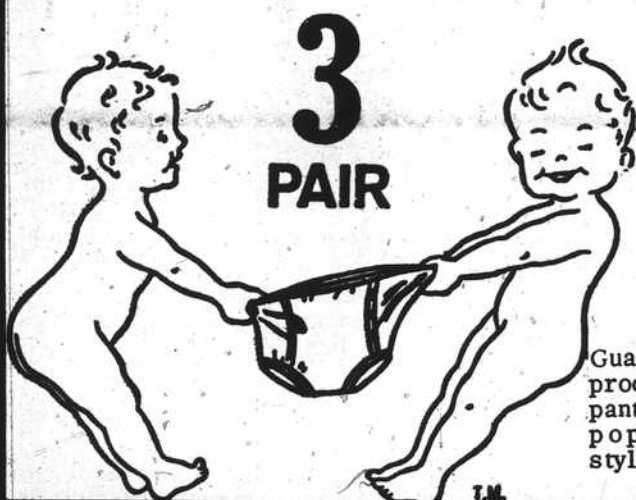

SANDALS IMPORTED from ITALY

Compare at \$4.99

244

Women's & Teens all over Leather village Brown strap sandal. Adjustable back strap. Sizes 4 to 10.

WOMENS CANVAS CASUALS

Regularly \$1.99

144

YOUR CHOICE of different patterns and colors. SIZES: 5 to 10

33c

HAGERTY AMMONIATED

GLASS BRIGHT

FAST-ACTING AEROSOL SPRAY CLEANER

33c

3 PAIR

Special Purchase Fruit of the Loom BABY PANTS

Regularly 97c 3 Pr. Pkg.

SMALL-MEDIUM-LARGE-X-LARGE

57c

Guaranteed Water-proof Plastic Baby pants in the most popular snap-on styles. Machine Washable soft and pure for Babies health and Happiness! Guaranteed by Fruit of the Loom.