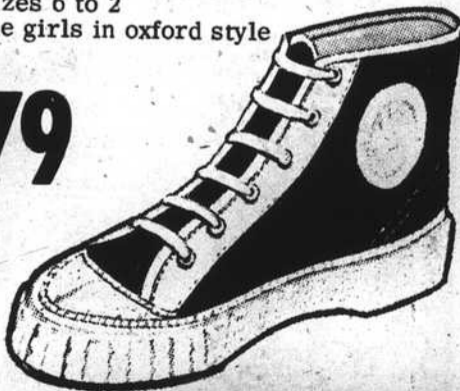

Little Boys TENNIS

LITTLE BOYS TENNIS - Sturdy Black Canvas high top with White trim. Little Sizes 6 to 2 For little girls in oxford style

179

Roto Broil King Size Automatic Cooker-Fryer

Full 6 qt. size. Fully automatic, Fries, cooks, roasts, steams, and stews.

12.97 Value

647

Eight Pak Decorated GLASS SET

1. *2 Beautiful Patterns
   - *White Lace
   - *Modern Leaves
   - *22K Gold Top
2. Reg. 1.19

88¢