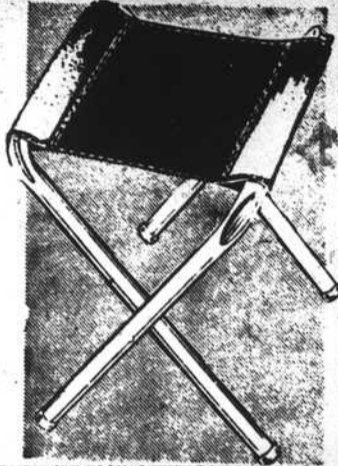

Shaggs DRUG CENTERS

END OF CLEARANCE SUMMER

MAKE US YOUR

BACK-TO-SCHOOL
HEADQUARTERS

KODAK
COLOR FILM
127-620
87¢

CAMP
STOOL
77¢

Sturdy metal legs.
Camp stool with
riveted canvas
cover.

SCHOOL
LUNCH KIT
WITH BOTTLE FOR DRINKS
1⁹⁸

KODAK
STARMITE CAMERA
WITH BUILT IN FLASH
REG. 11.50
4⁸⁸

 FILLER
PAPER
66¢

SUNBEAM
SHAVE MASTER

9⁹⁹
REG. 19.95

NORTHERN
TOILET TISSUE
PACKAGE OF 4
4 PACKAGES
or 16 ROLL
PACKAGE **1**

COLEMAN
FUEL CAN
1 GAL. **88¢**