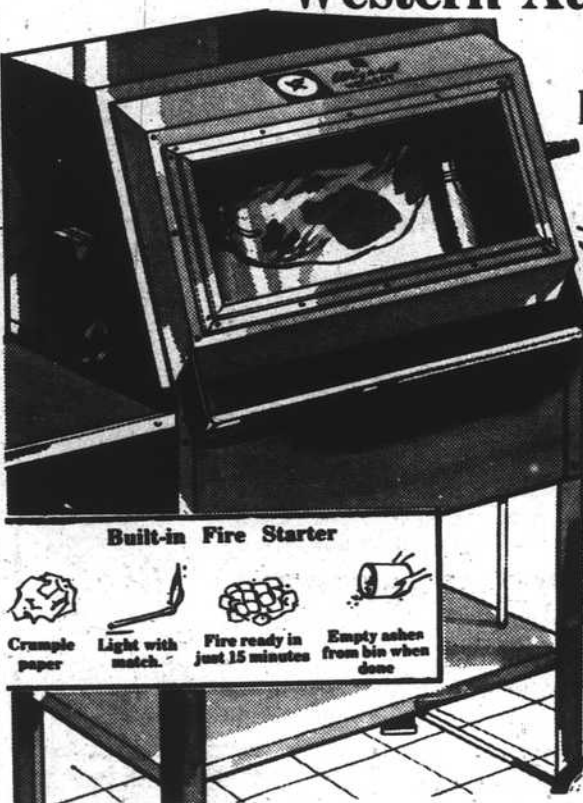

Available in all popular sizes

No Money Down

Tires Mounted Free • Expert Balancing

100% Nylon Cord! Davis Wearwell

6.70x15 Black Tube Type

8⁸⁸

*Plus tax and trade-in tire

7.50x14 Blackwall Tubeless... 11.88

7.50x14 Whitewall Tubeless... 13.88

Built-in Fire Starter

Crumple paper Light with match Fire ready in just 15 minutes Empty ashes from bin when done

Wizard Custom Grill & Smoker

Perfect for patio picnics! Electric spit turns in big 14x14x24" oven. See-thru window locks heat & flavor in... folds into hood for easy access to food! Adjustable fire box, split grids with lifters. Handy side work shelf. 6JC1211