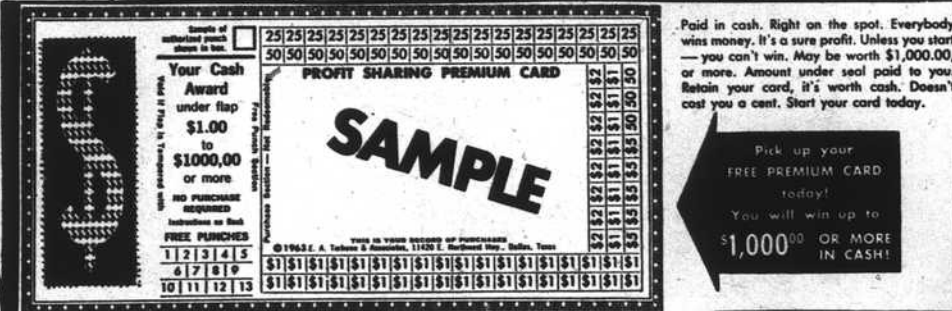

$100,000 CASH GIVE-AWAY $100,000

With Profit-Sharing PREMIUM CARDS!

PICK UP YOUR FREE PREMIUM CARD

TODAY!

YOU WILL WIN UP TO

$1,000 OR MORE IN CASH!

GUARANTEED--EVERY CARD IS WORTH A MINIMUM OF $1.00 IN CASH WHEN FREE PUNCHES ARE FULLY PUNCHED AND MAY BE WORTH MUCH MORE!

It's New! It's Simple! It's Sure!

JUST HARD COLD CASH FOR ALL PARTICIPANTS !

NOTE: No purchase or other consideration is required to receive your premium card or to participate for the premium indicated under the seal! The validation of free punch section is in no way dependent upon the completion of the purchase section.

CHUCK ROAST 35¢ lb.

7-BONE ROAST 45¢ lb.

GROUND MEAT BEEF 39¢
GROUND ROUND 59¢ lb.
GROUND CHUCK 69¢ lb.

CHUCK STEAKS U.S.D.A. "CHOICE" STEER BEEF 49¢

BONELESS STEW BEEF OR BONELESS CHUCK ROAST U.S.D.A. "CHOICE" 79¢

ROUND BONE ROAST 55¢ lb.

MEADOW GOLD ICE CREAM HALF GALLON CTN. 79¢

LETTUCE 2 LARGE HEADS 29¢

JUNE BRAND NECTARINES 25¢ lb.

IMPERIAL VALLEY CANTALOUPE 9¢ lb THICK MEAT

SOLID GREEN HEAD CABBAGE 5¢ lb

ARMOUR STAR STUFFED HEN TURKEYS 49¢ lb.

Thriftmart

2200 W. BONANZA 1808 E. CHARLESTON LIMIT RIGHTS RESERVED