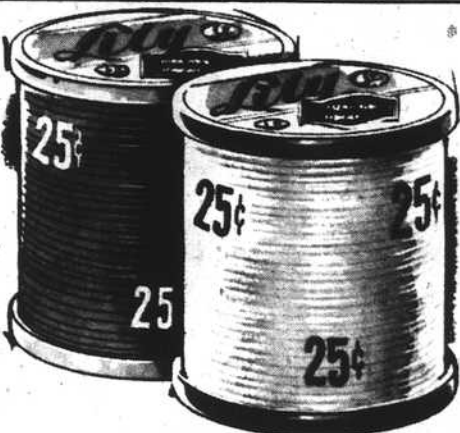

Ben Franklin®

BIG notions SALE!

DRESSMAKING HELPS

- Reg. 29¢ Sewing Gauge—6-in., metal. Measures pleats, hems, buttons. **17c**
- Reg. 39¢ Seam Ripper & buttonhole cutter. Cuts, picks threads. **27c**
- Reg. \$1.00 Tool Kits for eyelets or snap fasteners, choice. **77c**
- Reg. 25¢ Tracing Wheel—Transfers pattern markings accurately. **17c**
- Dressmaker's Carbon for tracing. White, yellow, blue, red, green. pkg. **17c**

SEWING THREAD

- Mercerized Cotton
- Lily's fine quality, size 50, black or white. 300 yards on spool. Reg. 25¢. **17c**

COTTON JERSEY LOOPS

Weaving pot holders, mats, etc. Multi-colors. Reg. 29¢ **17c**

LOOM