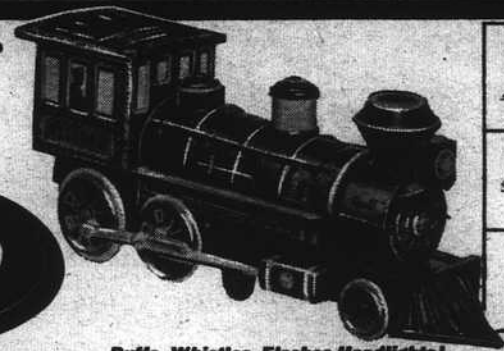

PRETTY PURSETTES
Leather grain or fabric, all colors.
2.88
Plus Tax

toys for boys

The Excitement of Road Racing! ELDON'S RACE TRACK SET

Lots of fun in store with this 58-pc. layout including speed controls, cable and connector assemblies, power-pak, plug-track, 2 racers, 12 curved, 7 straight tracks, supports, fences, flags!
Compare \$21.95 Value!
14.99

GIFT PAPER
6 designs; 606 in. or 246 in. foil; 26 in.
99c

FRICTION CARS
Turn lights, friction motor. 8 1/2 inches long.
98c

Puffs, Whistles, Flashes Headlights! WESTERN LOCOMOTIVE

Sounds just like a real engine, looks like one, too! Hits a wall, bounces back, goes on! This authentic looking 15 inch long metal locomotive is battery operated. (Battery not included.)
377