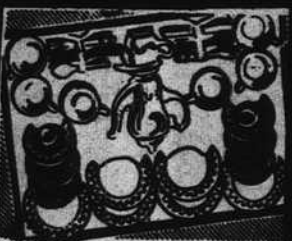

**Child's TABLE & CHAIR SET**  
**9.95**  
Table with two chairs made of tubular steel with flared legs. Gleaming bronze or metallic blue frame blended with bronze tone plastic upholstery. Similar to illustration.

**CHECKERS**  
Chinese Checkers, the favorite of all the family **77¢**

**WONDER MARE**  
Wonder Mare spring horse. 20.00 list **11.98**

**PASS WORD**  
Regular 2.00. Based on the popular Television show **1.39**

**CLOCK GAME**  
Crazy clock game of building **4.49**

**THUMBELLINA**  
Tiny Thumbellina the doll that moves **6.98**

**TEA SET**  
Beautiful plastic tea set for little girls. **1.59**

**P51 MUSTANG**  
A flying P51 Mustang and accessories kit regular 10.00 **5.98**