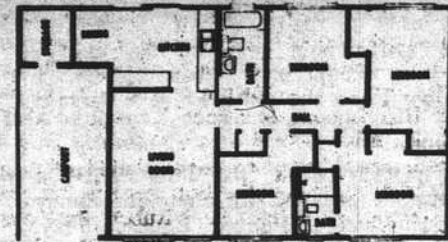

The "PAMELA"