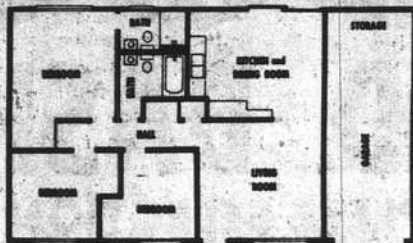

Immediate Possession

Valley View Estates

Model Home
2012 Bennett St.
By Sierra Builders

\$99 Total Move in for Vets

FHA and Conventional Loans Available

Follow Signs

Models Open Daily 10 till 8

The "MICHELE"