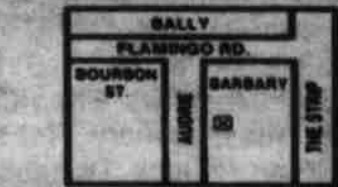

YOSSI
4041 Audrie
Behind Flamingo Hilton & Imperial Palace Across from Bally's
369-0995
Mon.-Sat 10 a.m.-6 p.m.