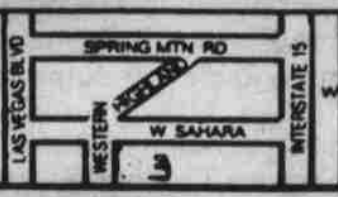

MEN'S & LADIES' 14KT. GOLD NUGGET RINGS
MEN'S RETAIL $400
$129⁹⁹

LADIES' RETAIL $140
$44⁹⁹

MEN'S & LADIES' DUFONTE WATCHES
By LUCIEN PICCARD
LARGE ASSORTMENT
RETAIL $150-$200
$49⁹⁹

14KT. GOLD LADIES' GOLD RING WITH GENUINE 22KT. 2 PESOS COIN
RETAIL $275
$99⁹⁹

MEN'S 14KT. DESIGNERS RING
1 CT. T.W.
RETAIL $3500
$799⁰⁰

MEN'S 14KT. GOLD RING WITH GENUINE 22KT. 2 PESOS COIN
RETAIL $500
$129⁹⁹

14KT. GOLD LADIES' P'AVE INITIAL RING
RETAIL $250
$99⁹⁹

14KT. GOLD WOMEN'S ZODIAC RING
RETAIL $70
$29⁹⁹

14KT. GOLD LADIES' ROPE EARRINGS WITH INITIAL
RETAIL $95
$34⁹⁹

14KT. GOLD RING
With 24KT. Panda Coin
RETAIL $350
$99⁹⁹

LOVE KNOT EARRINGS
14KT. GOLD RETAIL $45
$14⁹⁵

14KT. GOLD INITIAL WITH PAVE DIAMONDS
RETAIL $120
$49⁹⁹

14KT. GOLD ROPE EARRINGS
With Genuine Ruby, Sapphire, or Emerald
RETAIL $100
$34⁹⁹

14KT. GOLD INITIAL WITH ROPE FRAME
RETAIL $45
$14⁹⁹

CULTURED PEARL EARRINGS
SET IN 14KT. GOLD

5mm	$14⁹⁹
6mm	$21⁹⁹
7mm	$27⁹⁹

14KT. GOLD HOOP FRESH WATER PEARL EARRINGS
RETAIL $60
$14⁹⁹

14KT. GOLD FILIGREE BRACELET WITH DIAMOND INITIAL
RETAIL $300
$74⁹⁹

LADIES' 14KT. CHANNEL SET DIAMOND INITIAL
RETAIL $120
$49⁹⁹

EMERALD, SAPPHIRE OR RUBY 14KT. GOLD EARRINGS 3MM
RETAIL $45
$14⁹⁹

FRESH WATER PEARL BRACELET
RETAIL $30
$9⁹⁹

WITH 14KT. GOLD BALL AND CLASP

COMPLETE WATCH REPAIR SERVICE 2400 WESTERN AVE. LOCATION ONLY

Mordechai
2400 Western Ave.
382-7411
Monday-Friday 9am-6pm
Saturday 10am-6pm