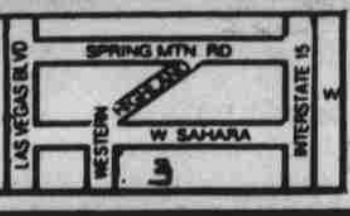

MEN'S & LADIES' 14KT. GOLD NUGGET RINGS
MEN'S RETAIL $400
$129⁹⁹

LADIES' RETAIL $140
$44⁹⁹

MEN'S & LADIES' DUFONTE WATCHES
By LUCIEN PICCARD
LARGE ASSORTMENT
RETAIL $200
$49⁹⁹

14KT. GOLD LADIES' GOLD RING WITH GENUINE 22KT. 2 PESOS COIN
RETAIL $275
$99⁹⁹

MEN'S 14KT. DESIGNERS RING
1 CT. T.W.
RETAIL $3500
$799⁰⁰

MEN'S 14KT. GOLD RING WITH GENUINE 22KT. 2 PESOS COIN
RETAIL $500
$129⁹⁹

14KT. GOLD LADIES' P'AVE INITIAL RING
RETAIL $250
$99⁹⁹

14KT. GOLD WOMEN'S ZODIAC RING
RETAIL $70
$29⁹⁹

14KT. GOLD LADIES' ROPE EARRINGS WITH INITIAL
RETAIL $95
$34⁹⁹

14KT. GOLD RING
With 24KT. Panda Coin
RETAIL $350
$99⁹⁹

LOVE KNOT EARRINGS
14KT. GOLD RETAIL $45
$14⁹⁵

14KT. GOLD INITIAL WITH PAVE DIAMONDS
RETAIL $120
$49⁹⁹

14KT. GOLD ROPE EARRINGS
With Genuine Ruby, Sapphire, or Emerald
RETAIL $100
$34⁹⁹

14KT. GOLD INITIAL WITH ROPE FRAME
RETAIL $45
$14⁹⁹

CULTURED PEARL EARRINGS
SET IN 14KT. GOLD

5mm	Retail $50	$14⁹⁹
6mm	Retail $70	$21⁹⁹

14KT. GOLD HOOP FRESH WATER PEARL EARRINGS
RETAIL $60
$14⁹⁹

14KT. GOLD FILIGREE BRACELET WITH DIAMOND INITIAL
RETAIL $300
$74⁹⁹

LADIES' 14KT. CHANNEL SET DIAMOND INITIAL
RETAIL $120
$49⁹⁹

EMERALD, SAPPHIRE OR RUBY 14KT. GOLD EARRINGS
3MM
RETAIL $45
$14⁹⁹

FRESH WATER PEARL BRACELET
RETAIL $30
$9⁹⁹

WITH 14KT GOLD BALL AND CLASP

COMPLETE WATCH REPAIR SERVICE 2400 WESTERN AVE. LOCATION ONLY

Mordechai
2400 Western Ave.
382-7411
Monday-Friday 9am-6pm
Saturday 10am-6pm