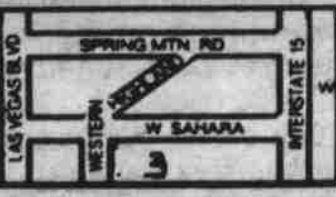

MEN'S & LADIES' 14KT. GOLD NUGGET RINGS
MEN'S RETAIL $400
$129⁹⁹
LADIES' RETAIL $140
$44⁹⁹

MEN'S & LADIES' DUFONTE WATCHES
By LUCIEN PICCARD
LARGE ASSORTMENT
RETAIL $200
$49⁹⁹

14KT. GOLD LADIES' GOLD RING WITH GENUINE 22KT. 2 PESOS COIN
RETAIL $275
$99⁹⁹

MEN'S 14KT. DESIGNERS RING
1 CT. T.W.
RETAIL $3500
$799⁰⁰

MEN'S 14KT. GOLD RING WITH GENUINE 22KT. 2 PESOS COIN
RETAIL $500
$129⁹⁹

14KT. GOLD LADIES' P'AVE INITIAL RING
RETAIL $250
$99⁹⁹

14KT. GOLD WOMEN'S ZODIAC RING
RETAIL $70
$29⁹⁹

14KT. GOLD LADIES' ROPE EARRINGS WITH INITIAL
RETAIL $95
$34⁹⁹

14KT. GOLD RING
With 24KT. Panda Coin
RETAIL $350
$99⁹⁹

LOVE KNOT EARRINGS
14KT. GOLD RETAIL $45
$14⁹⁵

14KT. GOLD INITIAL WITH PAVE DIAMONDS
RETAIL $120
$49⁹⁹

14KT. GOLD ROPE EARRINGS
With Genuine Ruby, Sapphire, or Emerald
RETAIL $100
$34⁹⁹

14KT. GOLD INITIAL WITH ROPE FRAME
RETAIL $45
$14⁹⁹

CULTURED PEARL EARRINGS
SET IN 14KT. GOLD
5mm Retail $50
6mm Retail $70
$14⁹⁹ $21⁹⁹

14KT. GOLD HOOP FRESH WATER PEARL EARRINGS
RETAIL $60
$14⁹⁹

14KT. GOLD FILIGREE BRACELET WITH DIAMOND INITIAL
RETAIL $300
$74⁹⁹

LADIES' 14KT. CHANNEL SET DIAMOND INITIAL
RETAIL $120
$49⁹⁹

EMERALD, SAPPHIRE OR RUBY 14KT. GOLD EARRINGS
3MM RETAIL $45
$14⁹⁹

FRESH WATER PEARL BRACELET
RETAIL $30
$9⁹⁹

COMPLETE WATCH REPAIR SERVICE 2400 WESTERN AVE. LOCATION ONLY

Mordechai
2400 Western Ave.
382-7411
Monday-Friday 9am-6pm
Saturday 10am-6pm