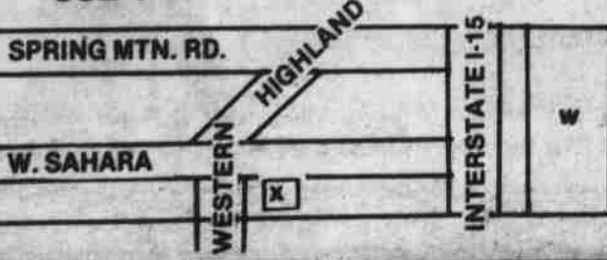

SEIKO
AUTOMATIC DAY & DATE **$39⁹⁹**

14 KT. GOLD LADIES WATCH **$299⁹⁹**
Retail $900 5 Yr. Warranty—Solid Gold Band

14 KT. GOLD MENS WATCH **$1,199⁹⁹**
Retail $3,000 5 Yr. Warranty—Solid gold Band

MENS OR LADIES
SEIKO SPORTS 100 **$125⁰⁰**
40% OFF AND UP ON ALL SEIKO AND CITIZENS WATCHES
COMPARABLE $250.00
QUANTITIES LIMITED TO STOCK ON HAND

DIAMONDS SHE'LL ADORE!

14 KT. GOLD
SPECIAL LOT!

$189⁹⁹ 1/3 CT.

$219⁹⁹ 40 PT.

DIAMOND STUDS 1/4 CT.

$349⁹⁹ 14 KT. GOLD
RETAIL $1200

WEDDING BANDS

WEDDING BAND SET

$149⁹⁹ 14 KT. GOLD WITH
CENTER DIAMOND
1/12 CT.
RETAIL $400⁰⁰

LADIES' RINGS

14 KT. GOLD RING WITH
DIAMONDS, RUBIES OR SAPPHIRES
OR EMERALDS

$299⁹⁹ 1 CT. T.W.G.W.
RETAIL $800⁰⁰

14 KT. GOLD ZODIAC RING

$24⁹⁹ RETAIL $70⁰⁰

EMERALDS OR RUBIES
OR SAPPHIRES WITH
DIAMONDS 14 KT.
RETAIL $400 **$139⁹⁹**

CHARMING CHARMS

50 DIAMONDS
HEART
PENDANT
2 CT. T.W.
RETAIL $2200
$699⁹⁹

14 KT. GOLD
7/16" WIDE
49¢
FLOATING
HEART
LIMIT ONE PER CUSTOMER
14 KT. GOLD CHAIN
RETAIL $300⁰⁰
16"
SERPENTINE
$8⁹⁹

**14 KT. GOLD
18" SOLID ROPE CHAINS**

2 mm 4.75 per inch. Retail $240...NOW ONLY	$85	3 mm 9.80 per inch. Retail $450...NOW ONLY	$176
2 1/2 mm 7.68 per inch. Retail $360...NOW ONLY	$138	4 mm 17.99 per inch. Retail $725...NOW ONLY	$324
		5 mm 29.99 per inch. Retail $1,500...NOW ONLY	$539

IF YOU FIND A LOWER PRICE ANYWHERE FOR THE SAME QUALITY MERCHANDISE WE WILL REFUND THE DIFFERENCE TO YOU IN CASH

Mordechai
2400 Western
382-7411

Monday-Friday 9 am-8 pm
Saturday 10 am-6 pm

**The
Jewelers**
of Las Vegas

Yossi
4041 Audrie
Behind Flamingo Hilton &
Imperial Palace Across from
the MGM
369-0995
Next Door To Buddha's Hole in The Wall
Monday-Saturday 10 am to 6 pm

FLAMINGO MGM
MAXIM BARBARY
L.V. BLVD

3025 L.V.
Blvd. South
737-0626
Suite 2 in the Mini Mall
(Across from The Stardust
Monday-Saturday 10 am-6 pm
OPEN SUNDAY 10 AM-4 PM
STRIP STARDUST HOTEL
CONVENTION
CENTER
DRIVE