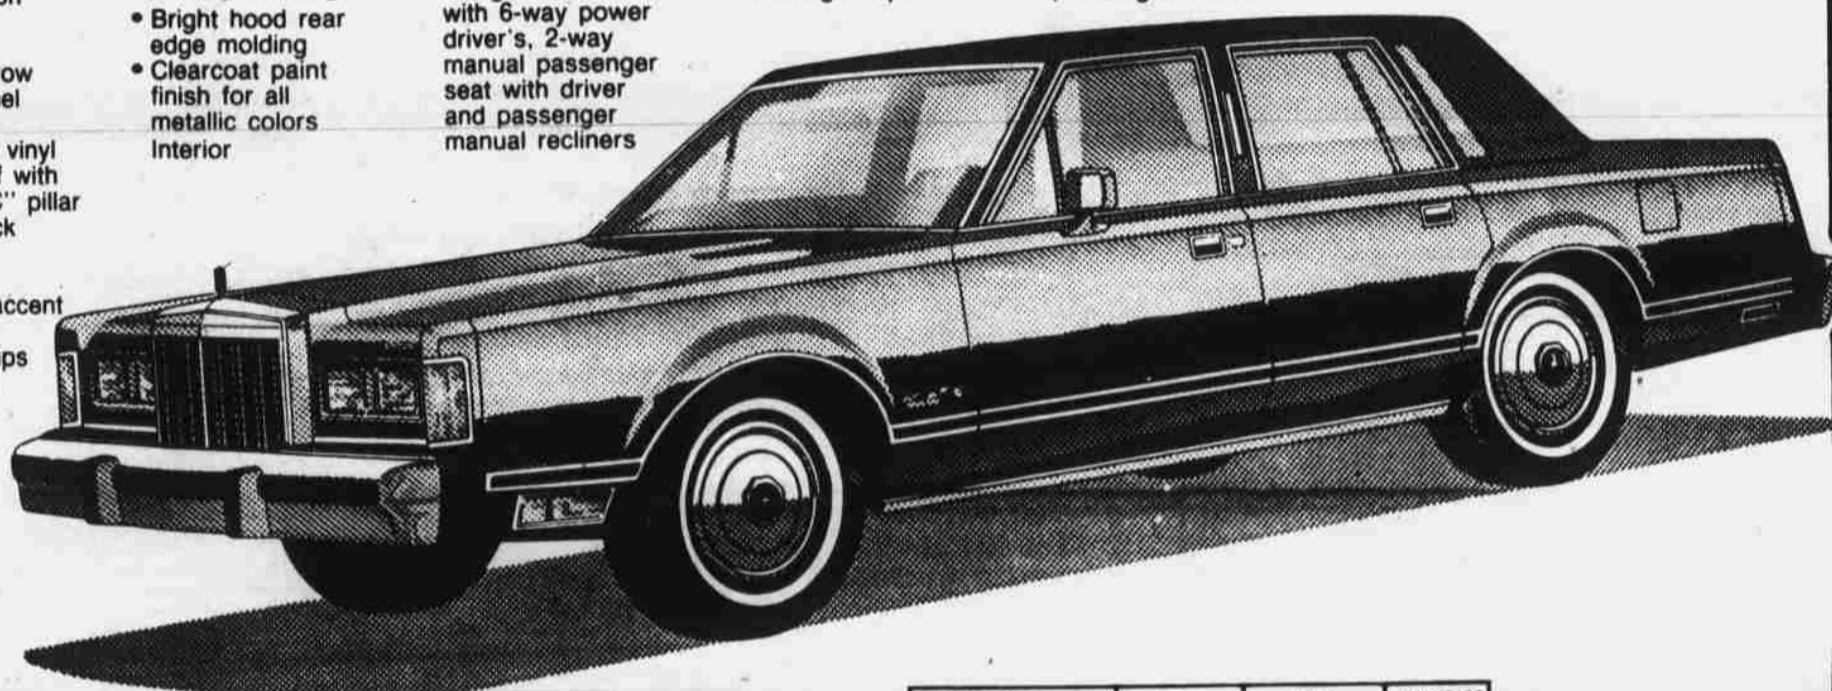

ALL THE LUXURY YOU EXPECT IN A PRESTIGE AUTOMOBILE... PLUS MORE

LOOK AT WHAT YOU GET
FOR THIS PRICE!

1985 LINCOLN TOWN CAR

- Power steering
- Power brakes: front disc/rear drum
- Speed control
- Tilt steering wheel
- Interval windshield wipers
- Power windows
- Power vent windows
- P215/70R15 WSW steel belted radial tires
- Air conditioner with automatic temperature control including automatic blower control
- Analog clock
- Mini spare tire
- Sedan door frames for luxury car quietness
- Cornering lamps
- Engine temperature gauge
- Automatic parking brakes release
- Heavy-duty battery (71 amp. hr)
- LH and RH remote control mirrors
- Remote control decklid release
- Power door locks
- Low oil level warning light
- Single key entry/ignition
- Exterior
 - Bright narrow rocker panel moldings
 - Full luxury vinyl Valino roof with padded "C" pillar
 - Decklid lock cover
 - Hood and bodyside accent stripes
 - Coach lamps
 - Full wheel covers
- Premium bodyside molding with color coordinated vinyl insert and integrated partial wheelip moldings
- Bright hood rear edge molding
- Clearcoat paint finish for all metallic colors Interior
- Electronic AM/FM stereo search radio with four speakers and power antenna
- Twin comfort lounge seats with 6-way power driver's, 2-way manual passenger seat with driver and passenger manual recliners
- Radcliffe cloth seat trim
- Rear seat folding center armrest
- Rear compartment reading lamps
- Roof rail assist handles (4)
- Dual beam map/dome light
- Visor vanity mirror on passenger's side