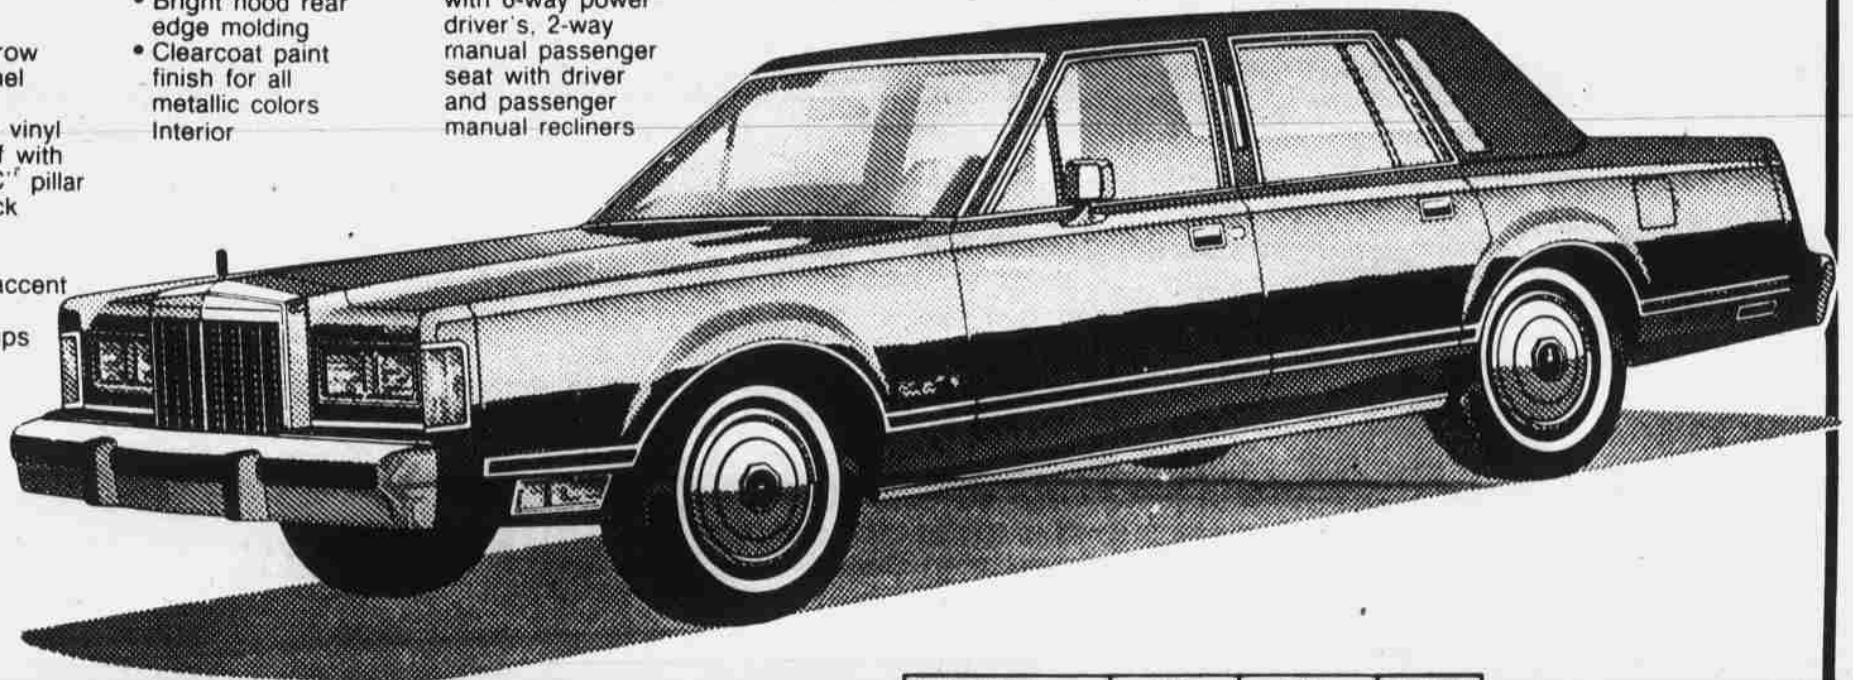

ALL THE LUXURY YOU EXPECT IN A PRESTIGE AUTOMOBILE... PLUS MORE

LOOK AT WHAT YOU GET
FOR THIS PRICE!

1985 LINCOLN TOWN CAR

- Power steering
- Power brakes: front disc/rear drum
- Speed control
- Tilt steering wheel
- Interval windshield wipers
- Power windows
- Power vent windows
- P215/70R15 WSW steel belted radial tires
- Air conditioner with automatic temperature control including automatic blower control
- Analog clock
- Mini spare tire
- Sedan door frames for luxury car quietness
- Cornering lamps
- Engine temperature gauge
- Automatic parking brakes release
- Heavy-duty battery (71 amp. hr)
- LH and RH remote control mirrors
- Remote control decklid release
- Power door locks
- Low oil level warning light
- Single key entry/ignition
- Exterior
- Bright narrow rocker panel moldings
- Full luxury vinyl Valino roof with padded "C" pillar
- Decklid lock cover
- Hood and bodyside accent stripes
- Coach lamps
- Full wheel covers
- Premium bodyside molding with color coordinated vinyl insert and integrated partial wheelip moldings
- Bright hood rear edge molding
- Clearcoat paint finish for all metallic colors Interior
- Electronic AM/FM stereo search radio with four speakers and power antenna
- Twin comfort lounge seats with 6-way power driver's, 2-way manual passenger seat with driver and passenger manual recliners
- Radcliffe cloth seat trim
- Rear seat folding center armrest
- Rear compartment reading lamps
- Roof rail assist handles (4)
- Dual beam map/dome light
- Visor vanity mirror on passenger's side