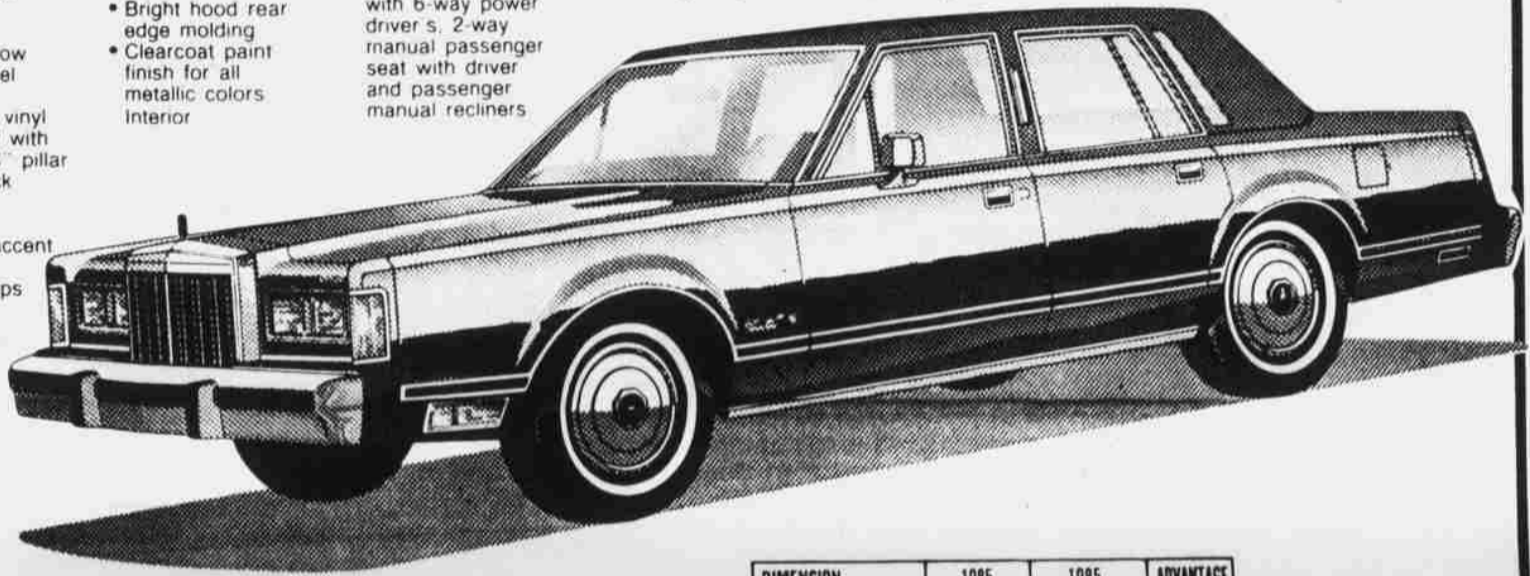

ALL THE LUXURY YOU EXPECT IN A PRESTIGE AUTOMOBILE... PLUS MORE

LOOK AT WHAT YOU GET
FOR THIS PRICE!

1985 LINCOLN TOWN CAR

- Power steering
- Power brakes front disc/rear drum
- Speed control
- Tilt steering wheel
- Interval windshield wipers
- Power windows
- Power vent windows
- P215/70R15 WSW steel belted radial tires
- Air conditioner with automatic temperature control including automatic blower control
- Analog clock
- Mini spare tire
- Sedan door frames for luxury car quietness
- Cornering lamps
- Engine temperature gauge
- Automatic parking brakes release
- Heavy-duty battery (71 amp hr)

- LH and RH remote control mirrors
- Remote control decklid release
- Power door locks
- Low oil level warning light
- Single key entry/ignition
- Exterior
- Bright narrow rocker panel moldings
- Full luxury vinyl Valino roof with padded "C" pillar
- Decklid lock cover
- Hood and bodyside accent stripes
- Coach lamps
- Full wheel covers

- Premium bodyside molding with color coordinated vinyl insert and integrated partial wheelip moldings
- Bright hood rear edge molding
- Clearcoat paint finish for all metallic colors interior

- Electronic AM/FM stereo search radio with four speakers and power antenna
- Twin comfort lounge seats with 6-way power driver's, 2-way manual passenger seat with driver and passenger manual recliners

- Radcliffe cloth seat trim
- Rear seat folding center armrest
- Rear compartment reading lamps

- Roof rail assist handles (4)
- Dual beam map/dome light
- Visor vanity mirror on passenger's side

INCLUDING THE 36 MONTH/36,000 MILE LINCOLN COMMITMENT