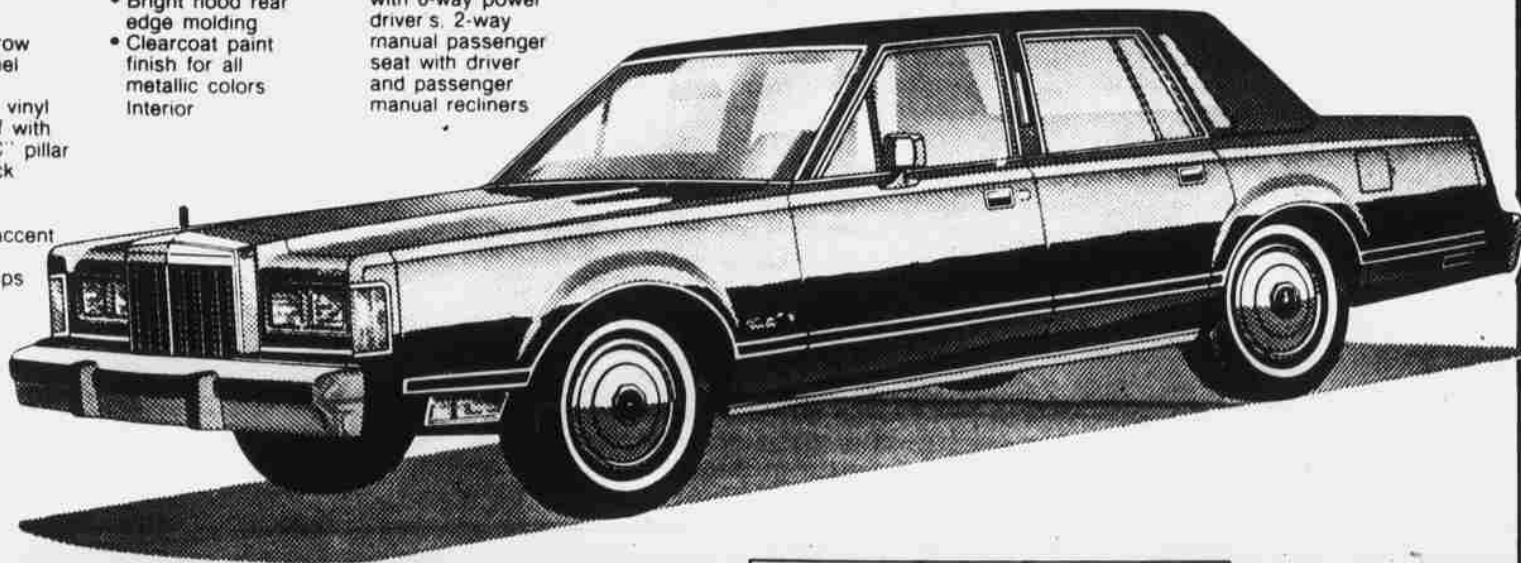

ALL THE LUXURY YOU EXPECT IN A PRESTIGE AUTOMOBILE... PLUS MORE

LOOK AT WHAT YOU GET
FOR THIS PRICE!

1985 LINCOLN TOWN CAR

- Power steering
- Power brakes: front disc/rear drum
- Speed control
- Tilt steering wheel
- Interval windshield wipers
- Power windows
- Power vent windows
- P215/70R15 WSW steel belted radial tires
- Air conditioner with automatic temperature control including automatic blower control
- Analog clock
- Mini spare tire
- Sedan door frames for luxury car quietness
- Cornering lamps
- Engine temperature gauge
- Automatic parking brakes release
- Heavy-duty battery (71 amp. hr)

- LH and RH remote control mirrors
- Remote control decklid release
- Power door locks
- Low oil level warning light
- Single key entry/ignition

- Exterior**
- Bright narrow rocker panel moldings
 - Full luxury vinyl Valino roof with padded "C" pillar
 - Decklid lock cover
 - Hood and bodyside accent stripes
 - Coach lamps
 - Full wheel covers

- Premium bodyside molding with color coordinated vinyl insert and integrated partial wheelip moldings
- Bright hood rear edge molding
- Clearcoat paint finish for all metallic colors interior

- Electronic AM/FM stereo search radio with four speakers and power antenna
- Twin comfort lounge seats with 6-way power driver's, 2-way manual passenger seat with driver and passenger manual recliners

- Radcliffe cloth seat trim
- Rear seat folding center armrest
- Rear compartment reading lamps

- Roof rail assist handles (4)
- Dual beam map/dome light
- Visor vanity mirror on passenger's side

**INCLUDING THE 36 MONTH/36,000 MILE
LINCOLN COMMITMENT**