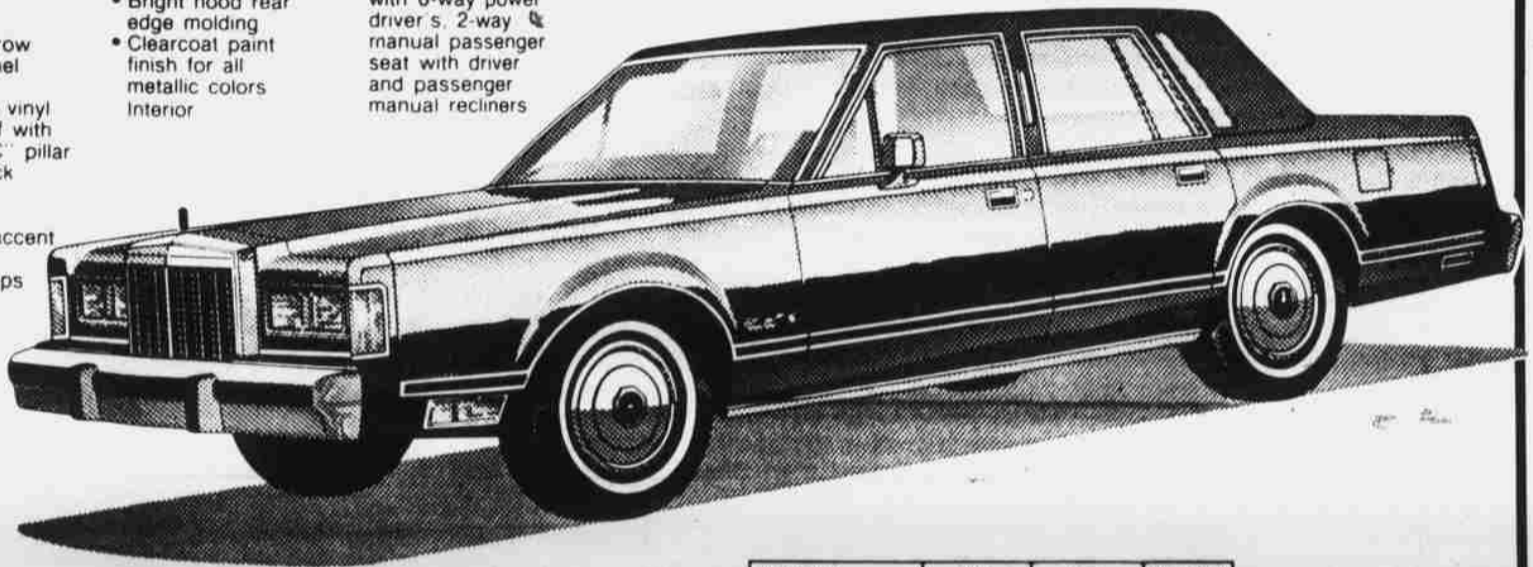

ALL THE LUXURY YOU EXPECT IN A PRESTIGE AUTOMOBILE... PLUS MORE

LOOK AT WHAT YOU GET
FOR THIS PRICE!

1985 LINCOLN TOWN CAR

- Power steering
- Power brakes front disc/rear drum
- Speed control
- Tilt steering wheel
- Interval windshield wipers
- Power windows
- Power vent windows
- P215/70R15 WSW steel belted radial tires
- Air conditioner with automatic temperature control including automatic blower control
- Analog clock
- Mini spare tire
- Sedan door frames for luxury car quietness
- Cornering lamps
- Engine temperature gauge
- Automatic parking brakes release
- Heavy-duty battery (71 amp hr)

- LH and RH remote control mirrors
 - Remote control decklid release
 - Power door locks
 - Low oil level warning light
 - Single key entry/ignition
- Exterior**
- Bright narrow rocker panel moldings
 - Full luxury vinyl Valino roof with padded "C" pillar
 - Decklid lock cover
 - Hood and bodyside accent stripes
 - Coach lamps
 - Full wheel covers

- Premium bodyside molding with color coordinated vinyl insert and integrated partial wheelip moldings
- Bright hood rear edge molding
- Clearcoat paint finish for all metallic colors interior

- Electronic AM/FM stereo search radio with four speakers and power antenna
- Twin comfort lounge seats with 6-way power driver's, 2-way manual passenger seat with driver and passenger manual recliners

- Radcliffe cloth seat trim
- Rear seat folding center armrest
- Rear compartment reading lamps

- Roof rail assist handles (4)
- Dual beam map/dome light
- Visor vanity mirror on passenger's side

INCLUDING THE 36 MONTH/36,000 MILE LINCOLN COMMITMENT