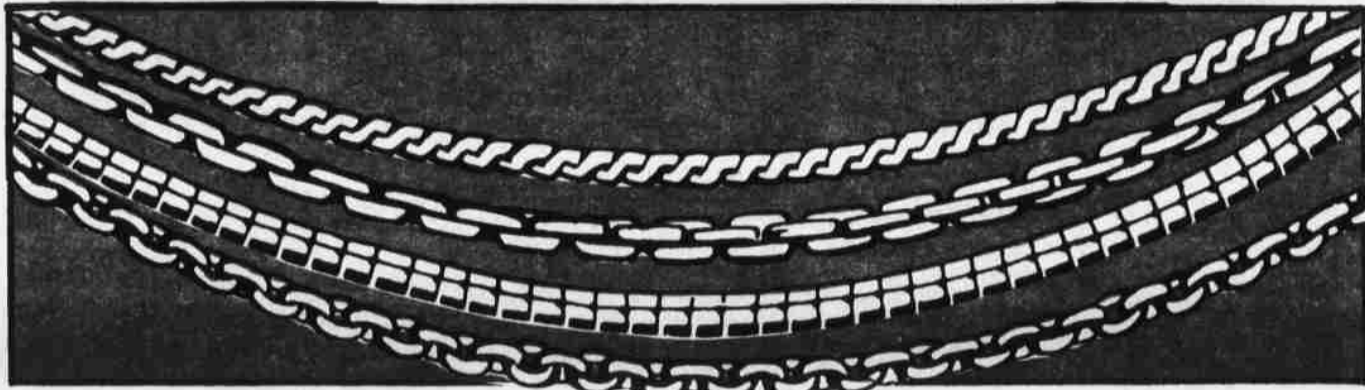

OUR PRICES ARE THE LOWEST

14 KT. GOLD SERPENTINE CHAINS

15" Retail 00.00.....**9⁹⁹** 18" Retail 50.00.. **12⁹⁹**
 16" Retail 46.00.. **10⁹⁹** 20" Retail 58.00.. **15⁹⁹**

Heavier 14K Gold Available in All Lengths