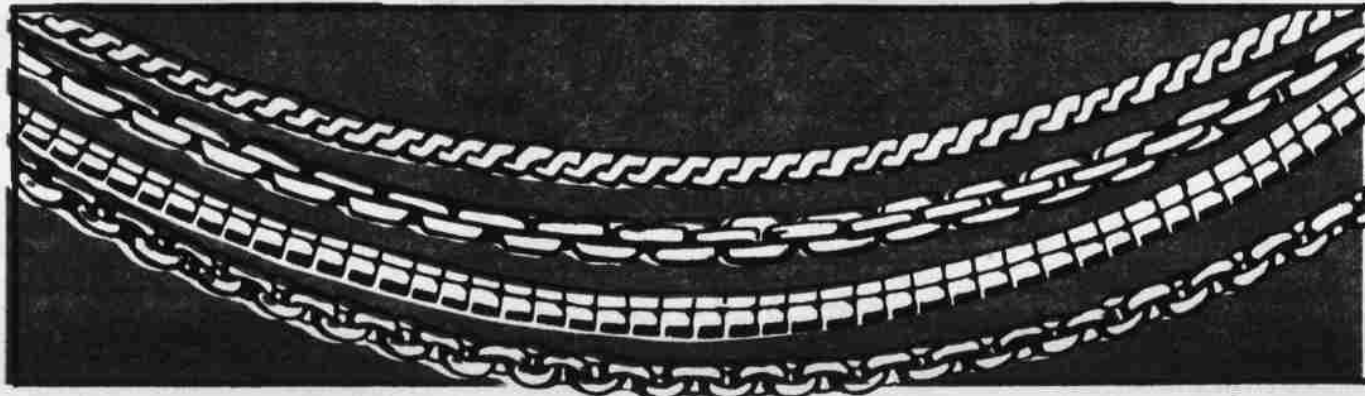

OUR PRICES ARE THE LOWEST

14 KT. GOLD SERPENTINE CHAINS

15" Retail 00.00.....**9⁹⁹** 18" Retail 50.00.. **12⁹⁹**
 16" Retail 46.00.. **10⁹⁹** 20" Retail 58.00.. **15⁹⁹**

Heavier 14K Gold Available in All Lengths