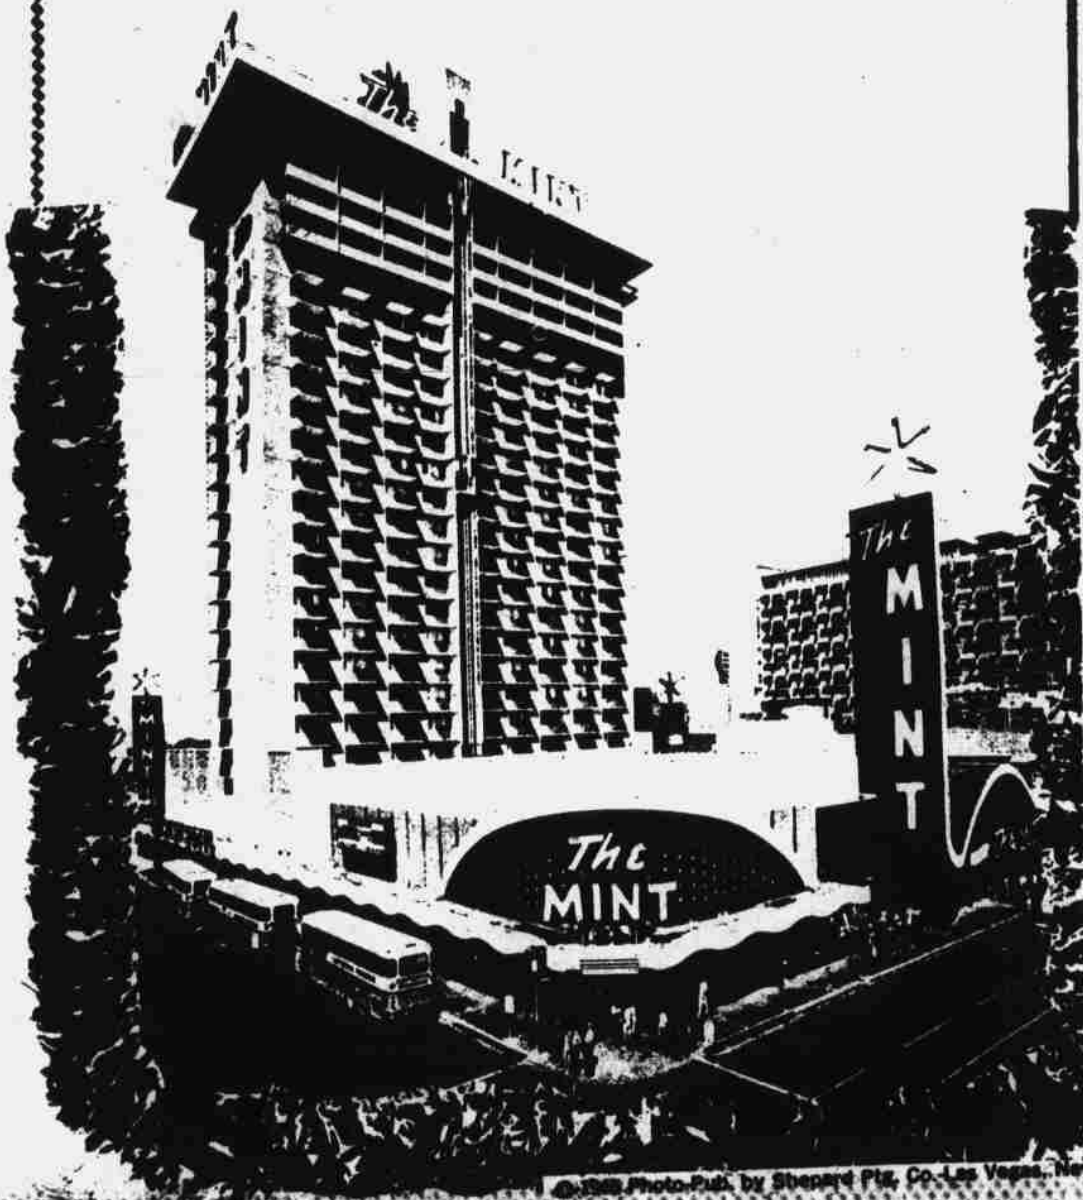

Hotel and Casino/First on the Strip

SHOWTIMES 8 P.M. & MIDNIGHT
 SHOWROOM DARK MONDAY **739-8911** for Reservations

Holiday Greetings

*Mint Hotel
 and Casino*

Bingo Palace Casino

Sahara at Rancho