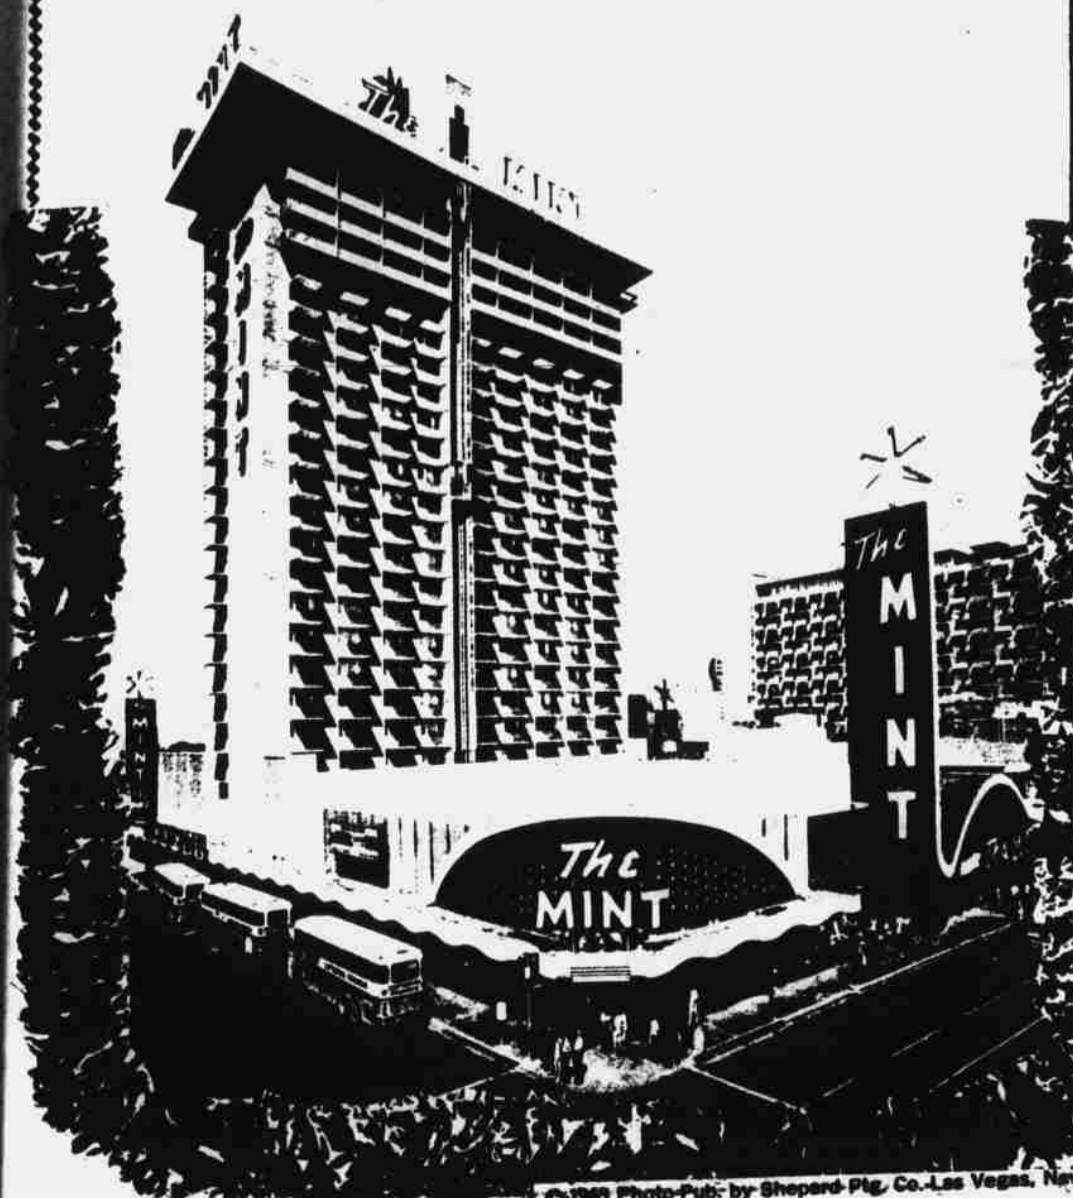

Best Wishes for A Joyous

from . . .

ALADDIN

GREETINGS

from
the heart

for

**PASSOVER
HACIENDA**

Hotel and Casino/First on the Strip

SHOWTIMES 8 P.M. & MIDNIGHT
SHOWROOM DARK MONDAY 739-8911 for Reservations

Holiday Greetings

*Mint Hotel
and Casino*

©1980 Photo-Pub. by Shepard-Plg. Co., Las Vegas, Nev.

Bingo Palace Casino

Sahara at Rancho