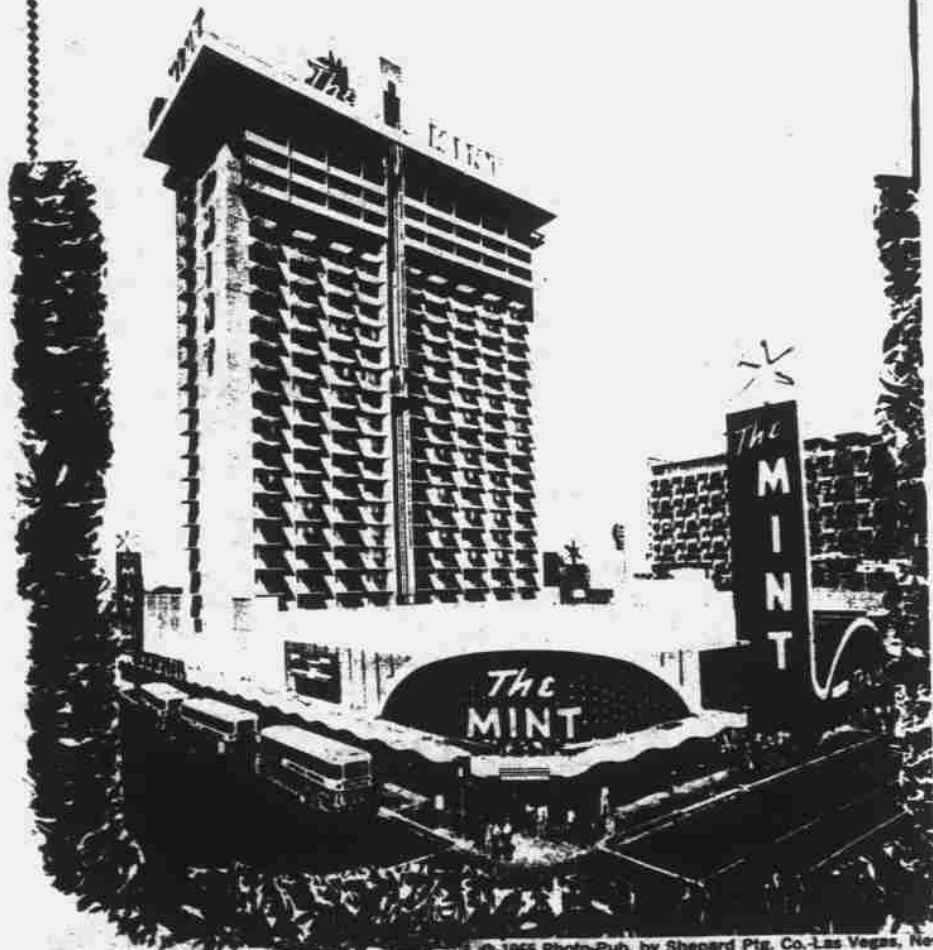

Holiday Greetings

Mint Hotel and Casino

©-1965 Photo-Pub. by Shepard Ptg. Co.-Las Vegas, Nev

Happy New Year To Our Many Friends

In Downtown Las Vegas!

New 325 Room Eighteen Story Deluxe Hotel

ALL ROOMS 14.00

\$3.00 each additional person.

4 QUEENS

FOUR QUEENS

FOUR QUEENS

HOTEL & CASINO / LAS VEGAS

Reservations (702) 385-4011

The Sunshine Plane flies to Southern California more than anybody.

TO: LOS ANGELES