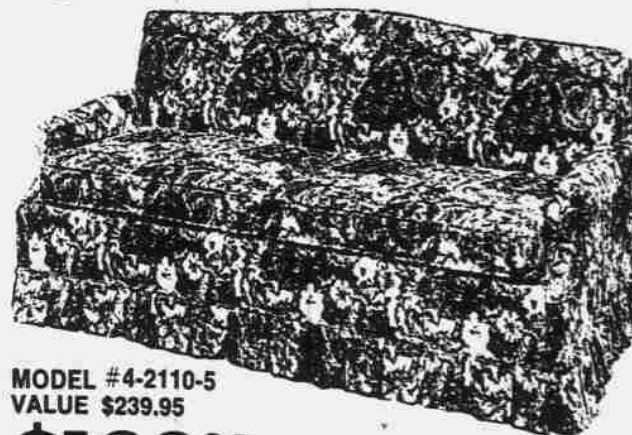

CABINET  
BED #P-10  
VALUE \$189.95

**\$159<sup>95</sup>**

Complete with full length bed

MODEL #3000  
VALUE \$229.95

**\$179<sup>95</sup>**

Opens to full length bed

MODEL #4-2110-5  
VALUE \$239.95

**\$199<sup>95</sup>**

Opens to full length bed

AMPLE FREE PARKING IN THE REAR

Live on the Riviera... convertible sofa, that is.