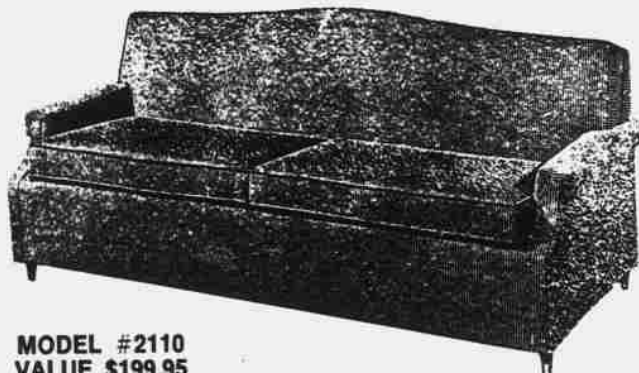

# Riviera Showroom.

Every one a double feature.

This month, Riviera's put together a spectacular show never equalled in the history of sales:

- A cast of hundreds of convertibles, floor samples, ones and twos of a kind.
- All in living color.
- Swoon to the variety of styles taken from the far corners of the world.
- Rave about the different sizes.
- Love the great performance so skillfully staged: Tilt n' sweep for easy cleaning. Pillow storage compartments. Easy-open; easy-close design. And a good firm bed inside.
- Marvel at the prices at the Riviera Showroom.
- Don't miss it!

HI RISER #491-1  
VALUE \$109.95  
**\$89<sup>95</sup>**

Complete with 2 beds

MODEL #7100  
VALUE \$179.95  
**\$120**

Opens to full length bed

MODEL #2110  
VALUE \$199.95

**\$149<sup>95</sup>**

Opens to full length bed

CABINET  
BED #P-10  
VALUE \$189.95

**\$159<sup>95</sup>**

Complete with full length bed

MODEL #3000  
VALUE \$229.95

**\$179<sup>95</sup>**

Opens to full length bed

MODEL #4-2110-5  
VALUE \$239.95

**\$199<sup>95</sup>**