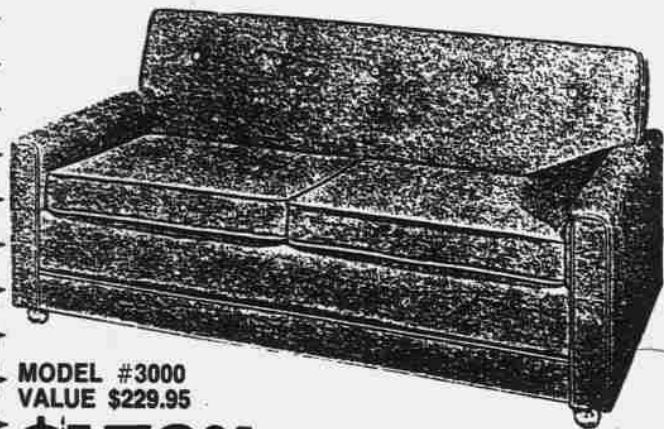

HI RISER #491-1  
VALUE \$109.95  
**\$89<sup>95</sup>**

Complete with 2 beds

MODEL #7100  
VALUE \$179.95  
**\$120**

Opens to full length bed

MODEL #2110  
VALUE \$199.95

**\$149<sup>95</sup>**

Opens to full length bed

CABINET  
BED #P-10  
VALUE \$189.95

**\$159<sup>95</sup>**

Complete with full length bed

MODEL #3000  
VALUE \$229.95

**\$179<sup>95</sup>**

Opens to full length bed

MODEL #4-2110-5  
VALUE \$239.95

**\$199<sup>95</sup>**