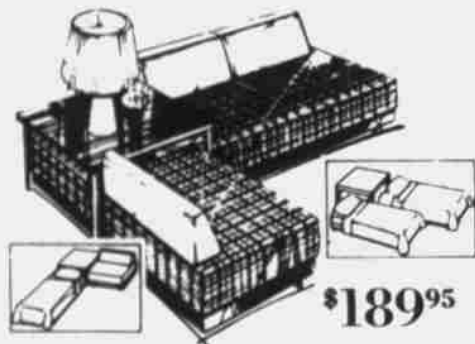

Riviera's Summer Clearance

It's happening now. Hundreds of sofa beds priced to go!
See for yourself

\$179⁹⁵

Sofa, full size modern sleeper

\$94⁹⁵

Hi-Riser, 4 piece studio lounge

Mattress and Box Spring, full size; each piece \$39⁹⁵

\$189⁹⁵

10 piece Corner Group

\$164⁹⁵

Riviera's exclusive Cabinet Bed

\$59⁹⁵

Riviera's 3 Position recliner lounge

SPECIAL INTRODUCTORY OFFER

KING SIZE \$119⁹⁵
TWIN & FULL \$59⁹⁵

BOTH QUEEN SIZE UNITS \$99⁹⁵

GRAND OPENING of Riviera's Mattress Dept.

FLOOR MODELS • FABRIC CLOSEOUTS • BOLT ENDS

RIVIERA CHAIR BED

Complete with foam cushions and mattress. Value 269.95

169⁹⁵

RIVIERA FULL SIZE