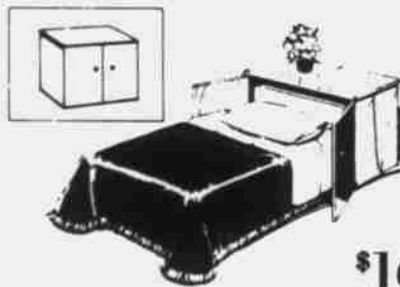

Riviera's Summer Clearance

It's happening now. Hundreds of sofa beds priced to go!
See for yourself

\$179⁹⁵

Sofa, full size modern sleeper

\$94⁹⁵

Hi-Riser, 4 piece studio lounge

Mattress and Box Spring, full size; each piece \$39⁹⁵

\$189⁹⁵

10 piece Corner Group

\$164⁹⁵

Riviera's exclusive Cabinet Bed

\$59⁹⁵

Riviera's 3 Position recliner lounge

SPECIAL INTRODUCTORY OFFER

KING SIZE \$119⁹⁵
TWIN & FULL \$59⁹⁵

BOTH QUEEN SIZE UNITS \$99⁹⁵

GRAND OPENING of Riviera's Mattress Dept.

FLOOR MODELS • FABRIC CLOSEOUTS • BOLT ENDS

RIVIERA CHAIR BED

Complete with foam cushions and mattress. Value 269.95

169⁹⁵

RIVIERA FULL SIZE