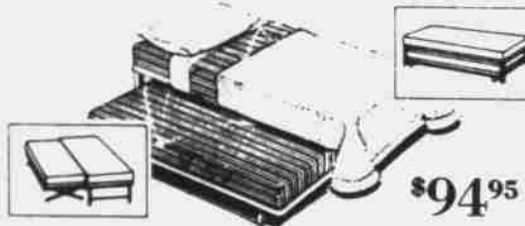

Riviera's Summer Clearance

It's happening now. Hundreds of sofa beds priced to go!
See for yourself

\$179⁹⁵

Sofa, full size modern sleeper

\$94⁹⁵

Hi-Riser, 4 piece studio lounge

Mattress and Box Spring, full size; each piece \$39⁹⁵

\$189⁹⁵

10 piece Corner Group

\$164⁹⁵

Riviera's exclusive Cabinet Bed

\$59⁹⁵

Riviera's 3 Position recliner lounge

SPECIAL INTRODUCTORY OFFER

KING SIZE \$119⁹⁵
TWIN & FULL \$59⁹⁵

BOTH QUEEN SIZE UNITS \$99⁹⁵

GRAND OPENING of Riviera's Mattress Dept.

FLOOR MODELS • FABRIC CLOSEOUTS • BOLT ENDS

RIVIERA CHAIR BED

Complete with foam cushions and mattress. Value 269.95

169⁹⁵

RIVIERA FULL SIZE