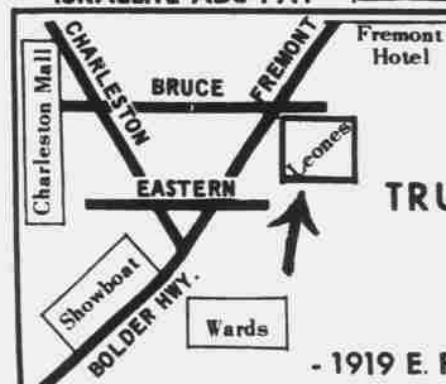

Enlarged Location

3470 Boulder Highway

737-1061

ASK JACK TELL, WHO DRIVES ONE

Lemme's West

LAS VEGAS' FINEST ITALIAN FOOD
TRUE HOME COOKING
BEER AND WINE

Lunch and Dinner
OPEN DAILY - 11 AM TO MIDNIGHT
SUNDAYS - 5 PM TO MIDNIGHT

- 1919 E. Fremont

PHONE: 384-9881

APARTMENTS FOR THOSE WHO CARE

FOR THOSE WHO CARE ABOUT CONVENIENCE, Senator Park is just five minutes from the Strip and Casino Center - a short walk to Rex Bell Elementary, Cashman Junior High and Clark High Schools. We're also walking distance to new Wonderworld Shopping Center (formerly A.M.A.) Its the perfect family location.