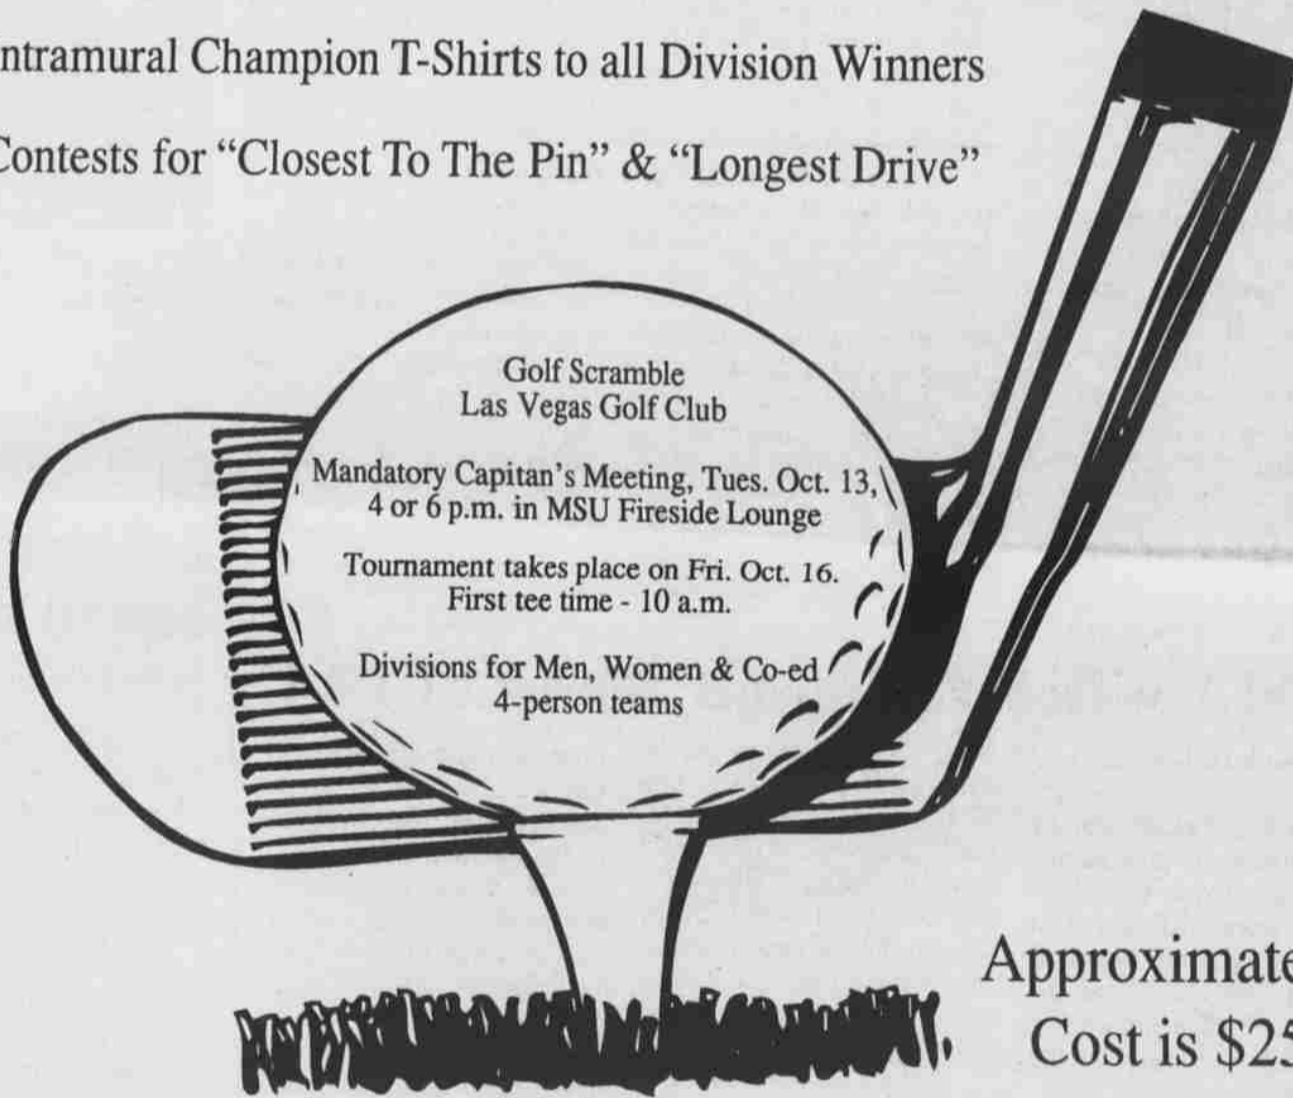

INTRAMURAL GOLF SCRAMBLE

Intramural Champion T-Shirts to all Division Winners
Contests for "Closest To The Pin" & "Longest Drive"

Golf Scramble
Las Vegas Golf Club

Mandatory Capitan's Meeting, Tues. Oct. 13,
4 or 6 p.m. in MSU Fireside Lounge

Tournament takes place on Fri. Oct. 16.
First tee time - 10 a.m.

Divisions for Men, Women & Co-ed
4-person teams

Competition is open to all current UNLV students, faculty and staff

For more information, contact Campus Recreation MSU 111 739-3221

Approximate Cost is $25 per person for 18 holes, also includes golf cart