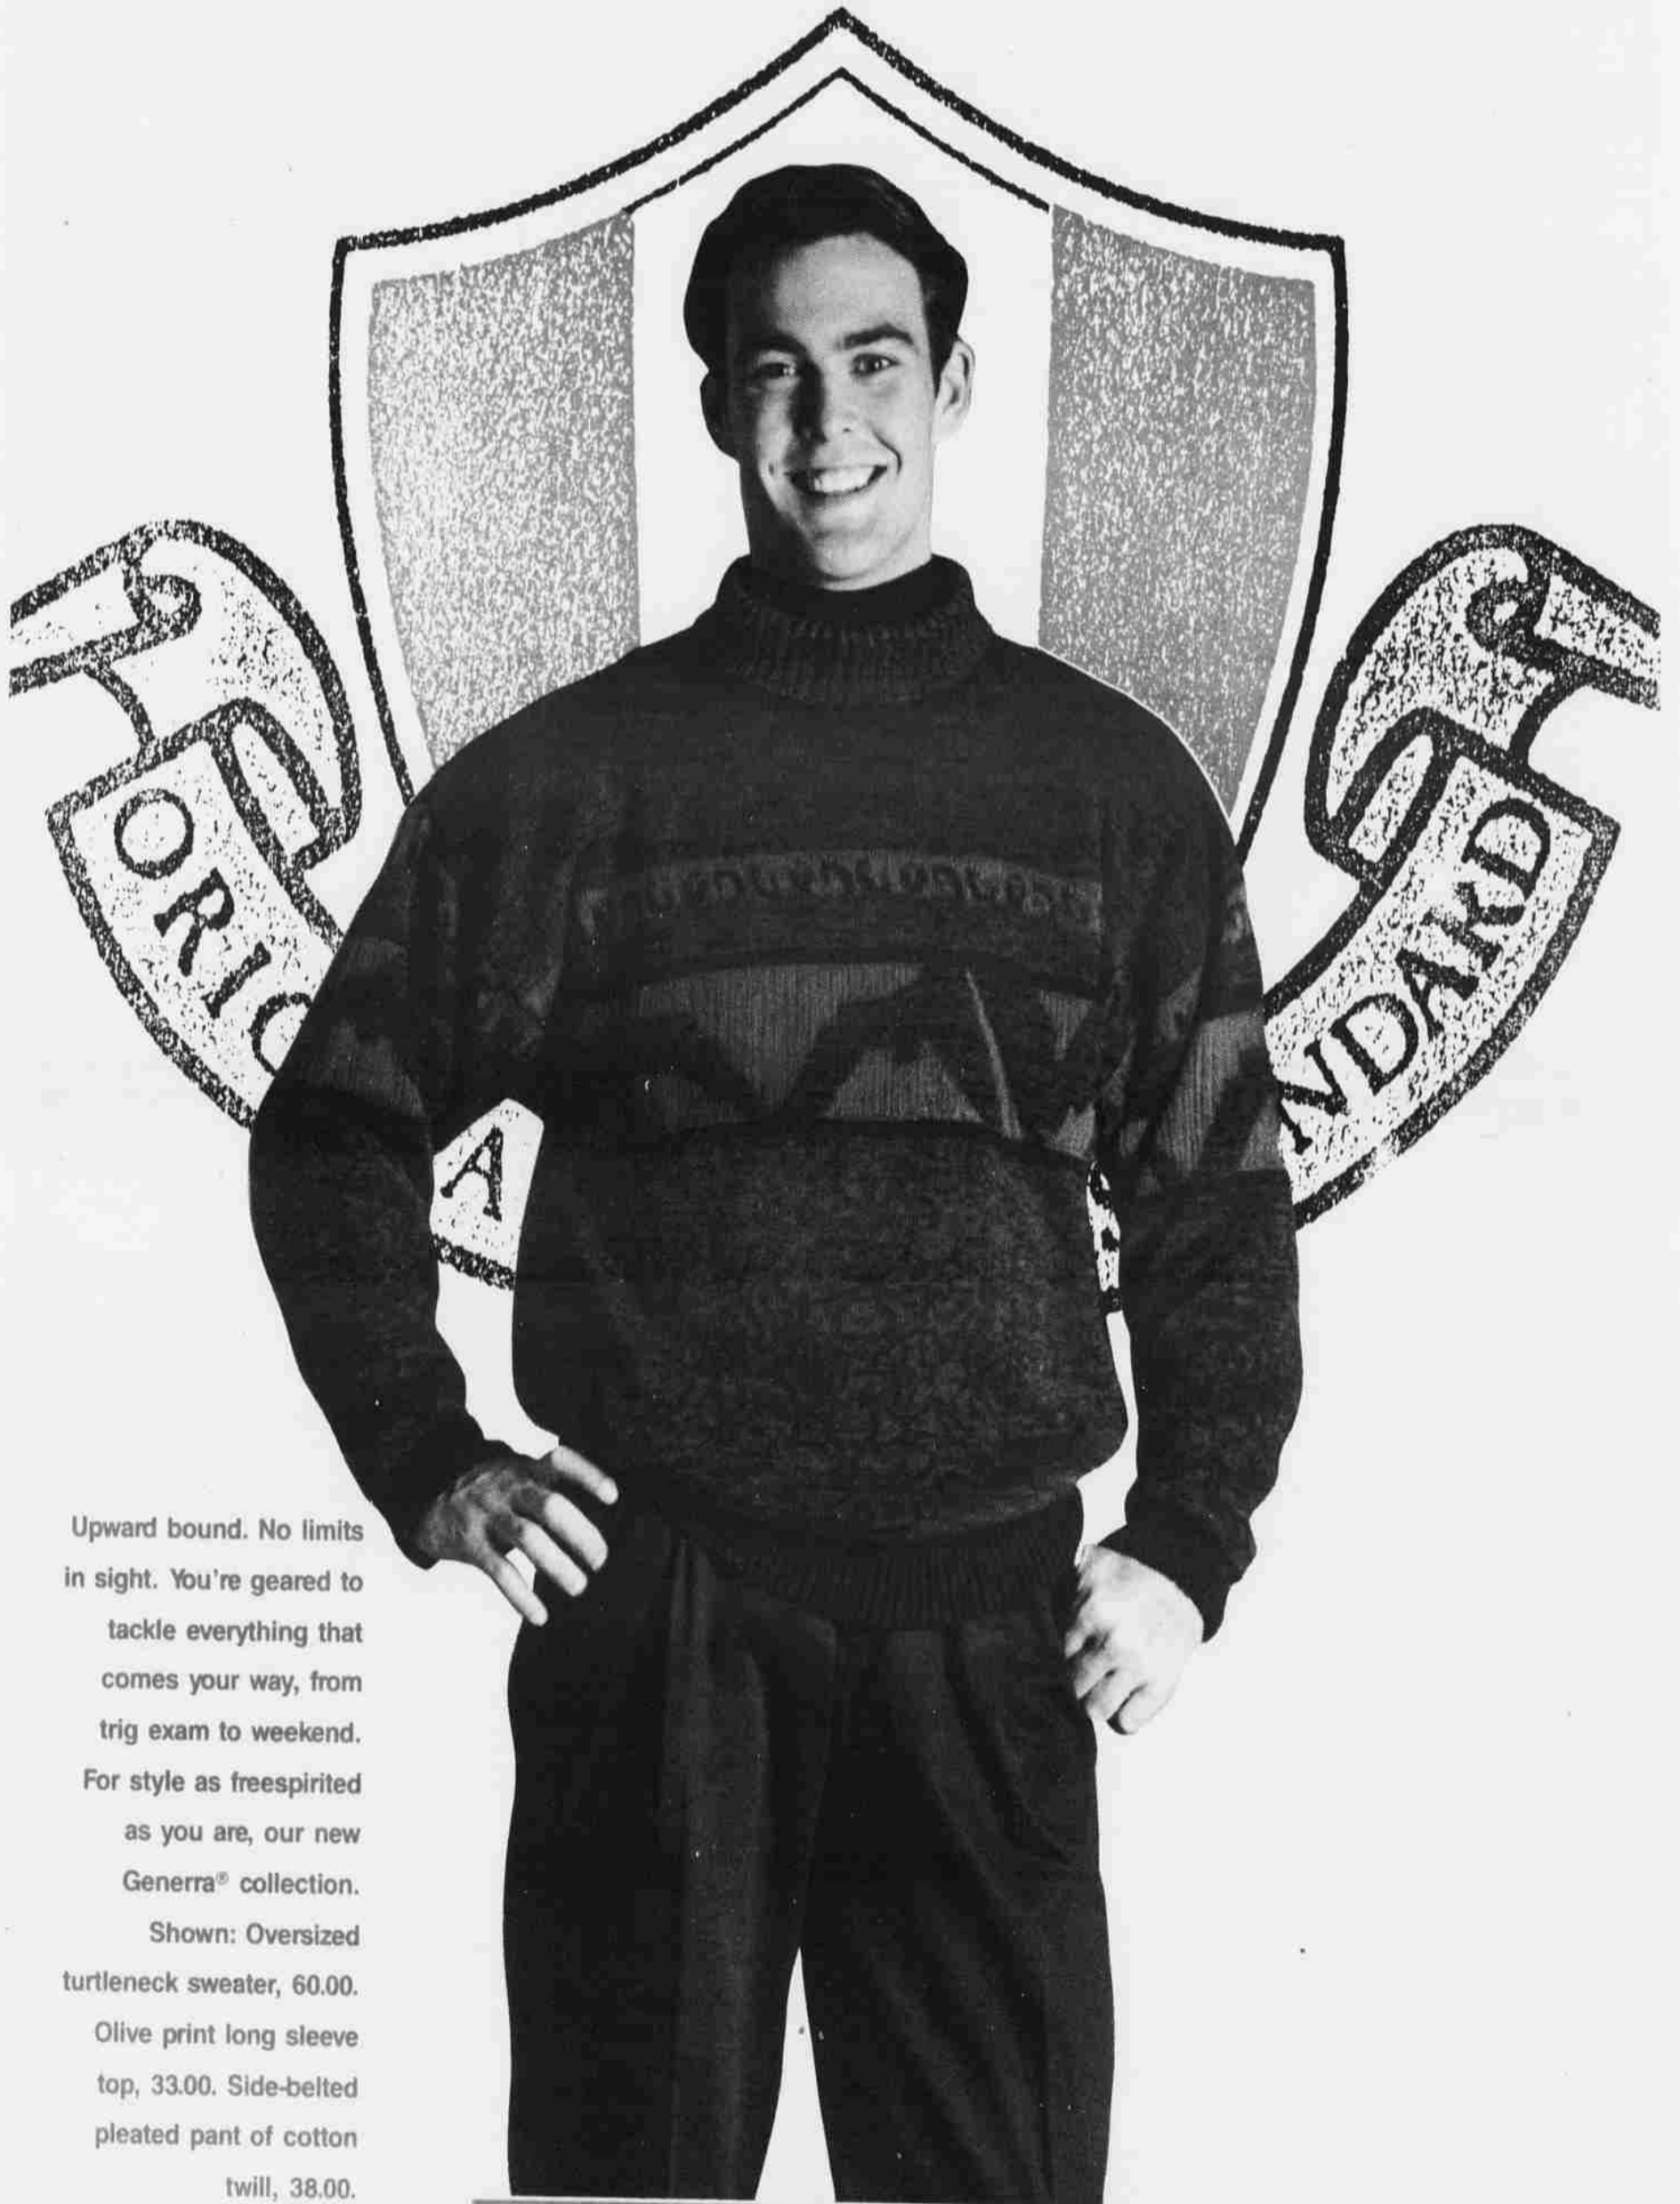

GENERRA COLLECTION

Upward bound. No limits
in sight. You're geared to
tackle everything that
comes your way, from
trig exam to weekend.
For style as freespirted
as you are, our new
Generra® collection.

Shown: Oversized
turtleneck sweater, 60.00.
Olive print long sleeve
top, 33.00. Side-belted
pleated pant of cotton
twill, 38.00.

Dillard's

Shop Monday through Saturday 10-9,
Sunday 12-6 in Las Vegas at Meadows.
Shop Monday through Friday 10-9, Saturday 10-6,
Sunday 12-6 at Boulevard and Fashion Show.

We welcome your Dillard's Credit Card,
The American Express® Card, Diners Club International,
Mastercard®, Visa®, and The Discover Card.